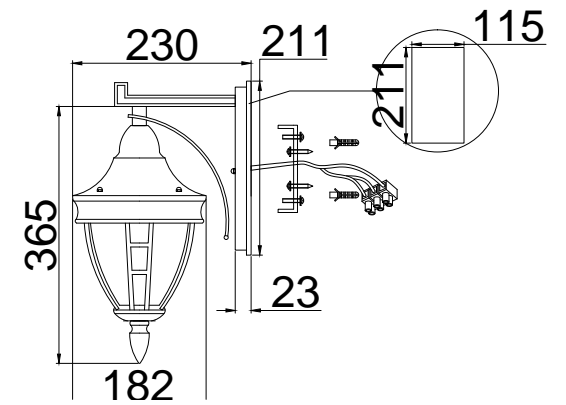

Instruction

O027WL-01B

1 x E27 (60W)

Model: O027WL-01B
Collection: Outdoor
Series: Rivoli

Wall Lamps