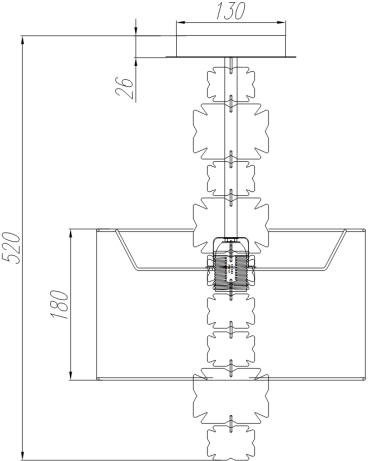

# Instruction

Collection: HOUSE  
Series: VALENCIA  
Model: H601PL-01BS  
Ceiling

  
1 x E27 (60W)

**MAYTONI**  
DECORATIVE LIGHTING  
[www.maytoni.de](http://www.maytoni.de)