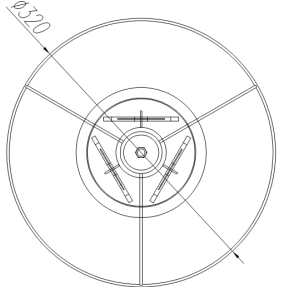

# Instruction

Collection: HOUSE  
Series: VALENCIA  
Model: H601PL-01BS  
Ceiling

  
1 x E27 (60W)

**MAYTONI**  
DECORATIVE LIGHTING  
[www.maytoni.de](http://www.maytoni.de)