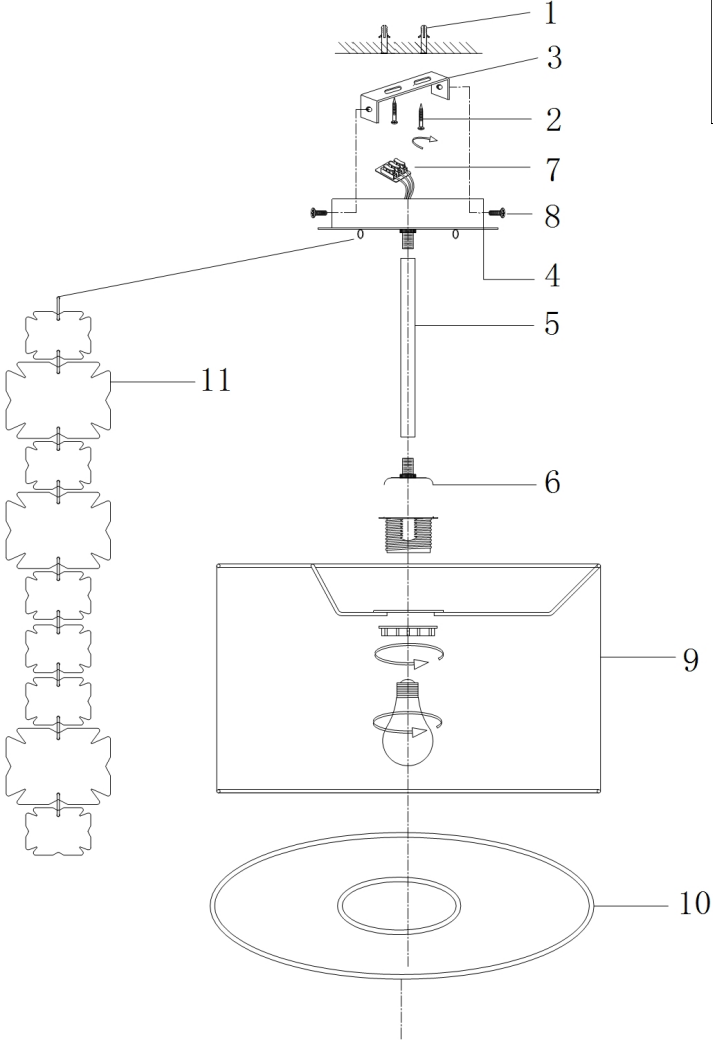

# Instruction

Collection: HOUSE  
Series: VALENCIA  
Model: H601PL-01BS  
Ceiling

  
1 x E27 (60W)

**MAYTONI**  
DECORATIVE LIGHTING  
[www.maytoni.de](http://www.maytoni.de)