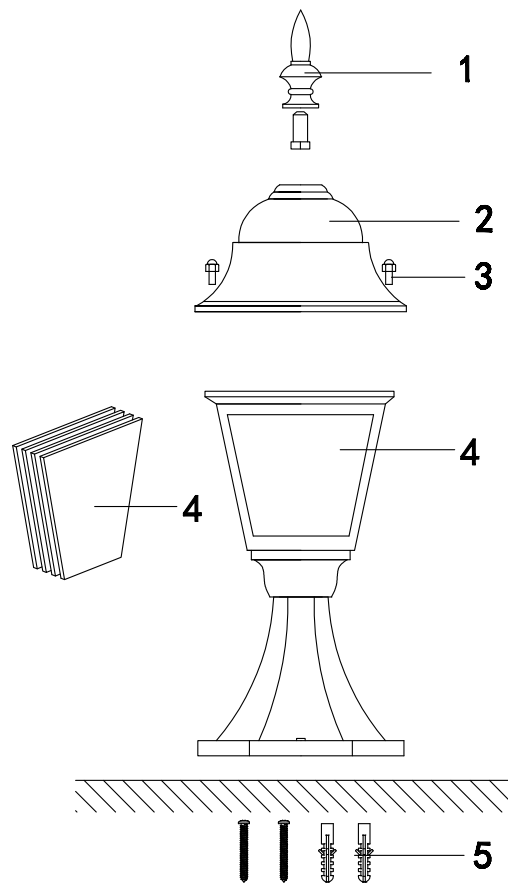

# Instruction

O002FL-01W

1 x E27 (60W)

Model: O002FL-01W  
Collection: Outdoor  
Series: Abbey Road

Floor Lamps