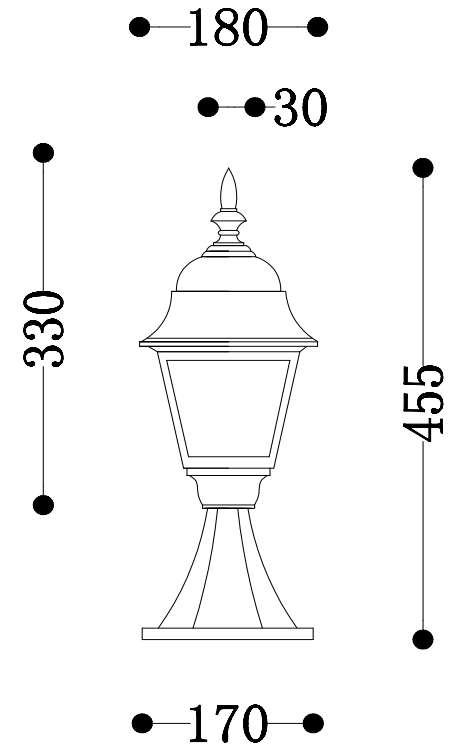

# Instruction

O002FL-01W

1 x E27 (60W)

Model: O002FL-01W  
Collection: Outdoor  
Series: Abbey Road

Floor Lamps