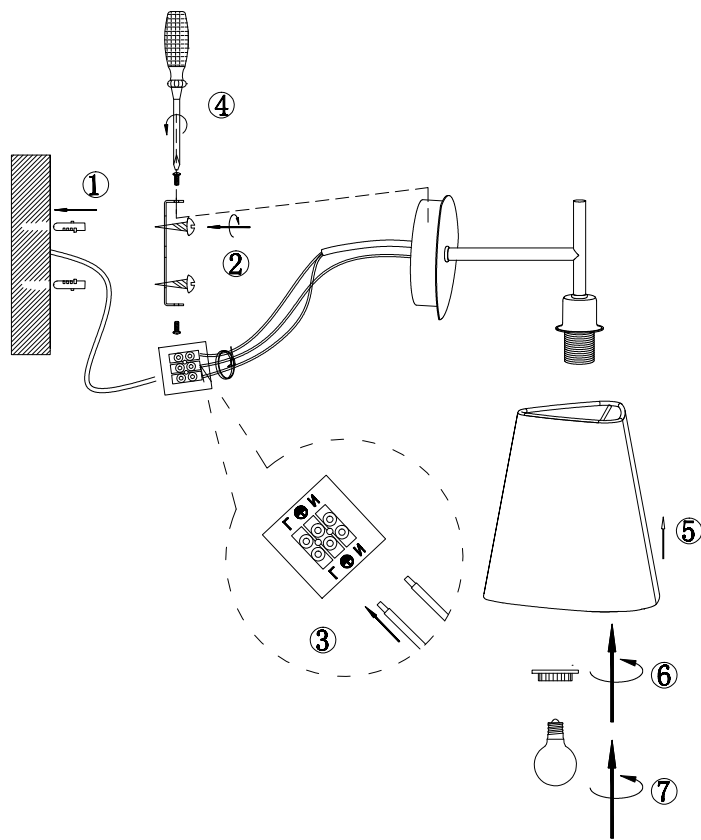

Instruction

MOD008WL-01N

1 x E14 (40W)

Model: MOD008WL-01N
Collection: Modern
Series: Comfort

Wall Lamps