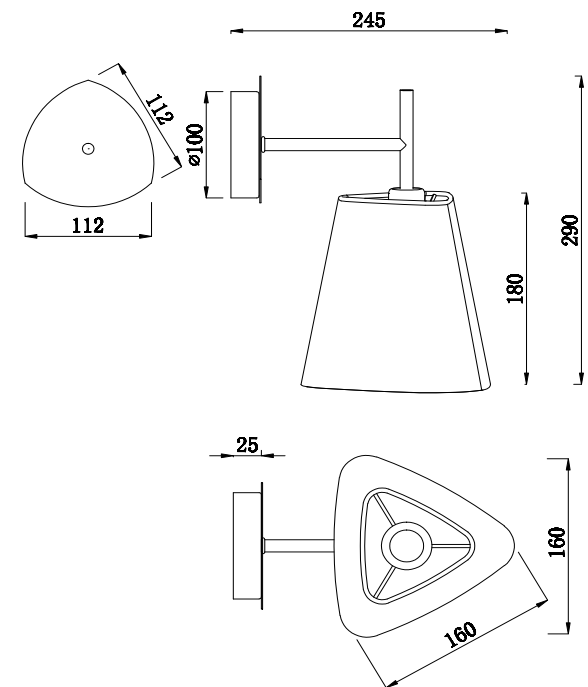

Instruction

MOD008WL-01N

1 x E14 (40W)

Model: MOD008WL-01N
Collection: Modern
Series: Comfort

Wall Lamps