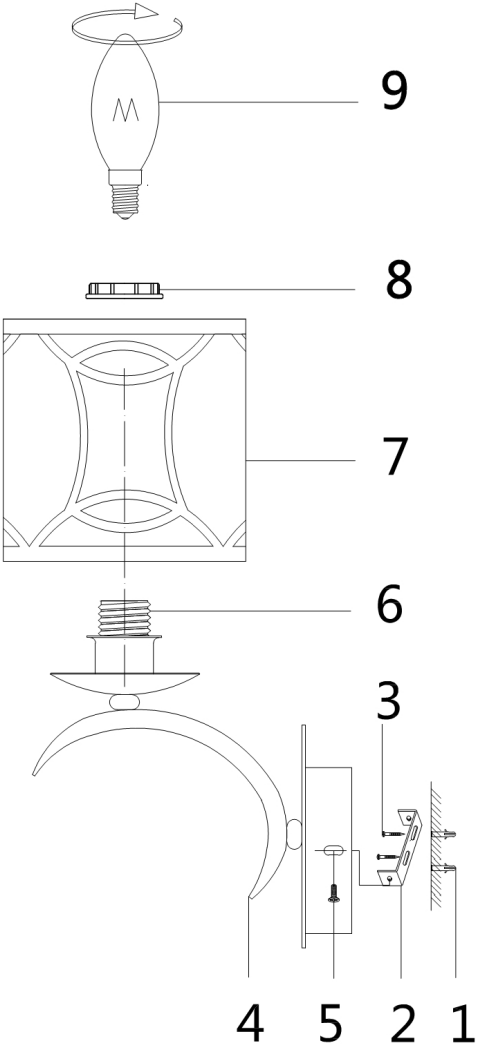

# Instruction

Collection: HOUSE  
Series: FIBI  
Model: H310-01-G  
Wall

- Wall

1 x E14 (40W)

**MAYTONI**  
DECORATIVE LIGHTING

[www.maytoni.de](http://www.maytoni.de)