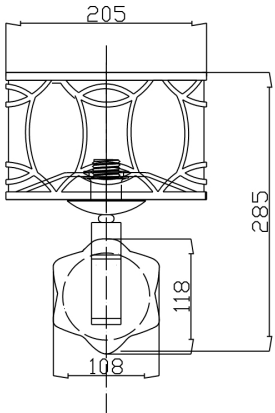

# Instruction

Collection: HOUSE  
Series: FIBI  
Model: H310-01-G  
Wall

- Wall

1 x E14 (40W)

**MAYTONI**  
DECORATIVE LIGHTING

[www.maytoni.de](http://www.maytoni.de)