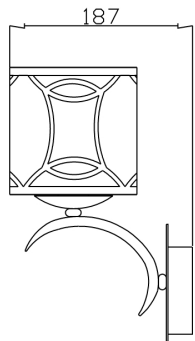

# Instruction

Collection: HOUSE  
Series: FIBI  
Model: H310-01-G  
Wall

- Wall

1 x E14 (40W)

**MAYTONI**  
DECORATIVE LIGHTING

[www.maytoni.de](http://www.maytoni.de)