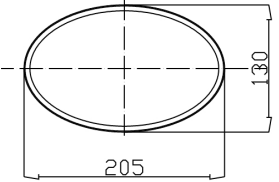

# Instruction

Collection: HOUSE  
Series: FIBI  
Model: H310-01-G  
Wall

- Wall

1 x E14 (40W)

**MAYTONI**  
DECORATIVE LIGHTING

[www.maytoni.de](http://www.maytoni.de)