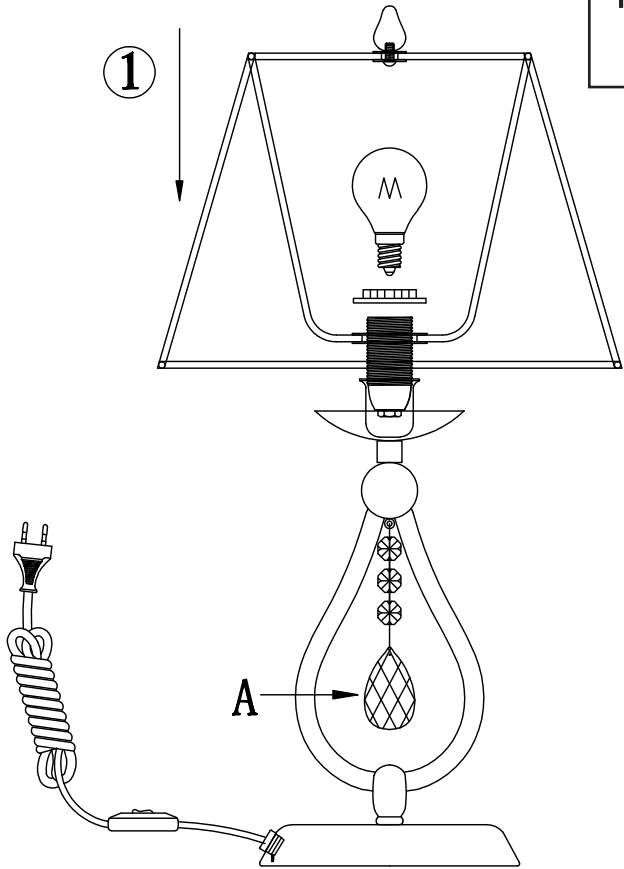

# Instruction

Collection: Modern  
Series: Talia  
Model: MOD334-TL-01-N  
Table Lamps

**A=1**

 – Table Lamps

  
1 x E14 (40w)

**MAYTONI**  
DECORATIVE LIGHTING  
[www.maytoni.de](http://www.maytoni.de)