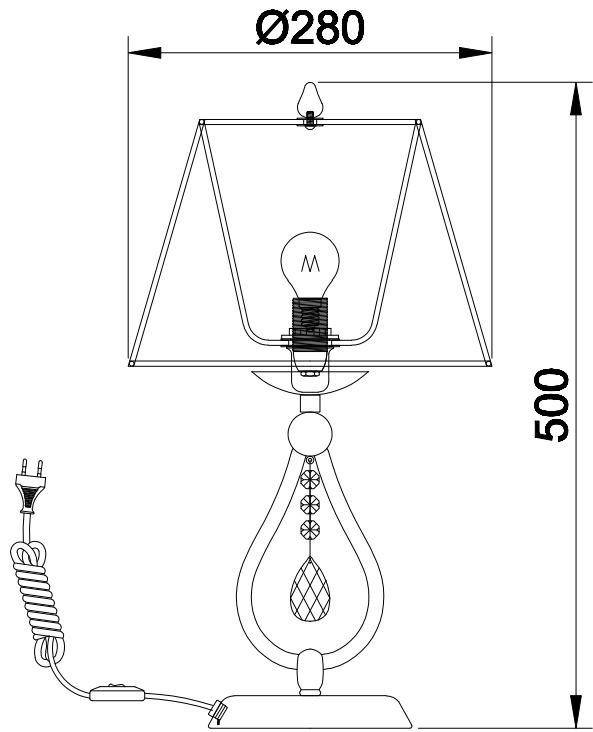

# Instruction

Collection: Modern  
Series: Talia  
Model: MOD334-TL-01-N  
Table Lamps

**A=1**

 – Table Lamps

  
1 x E14 (40w)

**MAYTONI**  
DECORATIVE LIGHTING  
[www.maytoni.de](http://www.maytoni.de)