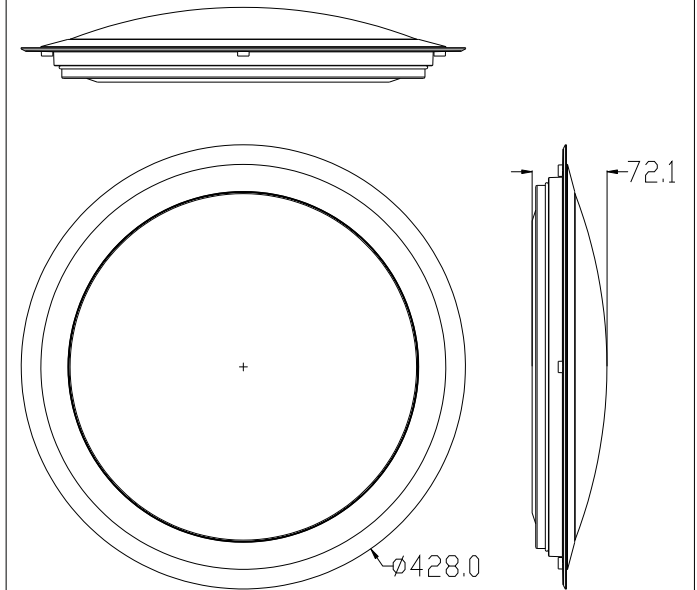

FREYA
TRADITION OF QUALITY

INSTRUCTION

MODEL: FR6441-CL-30-W
CHANDELIER

Picture 1

Picture 3

Picture 2

Picture 4

Picture 5