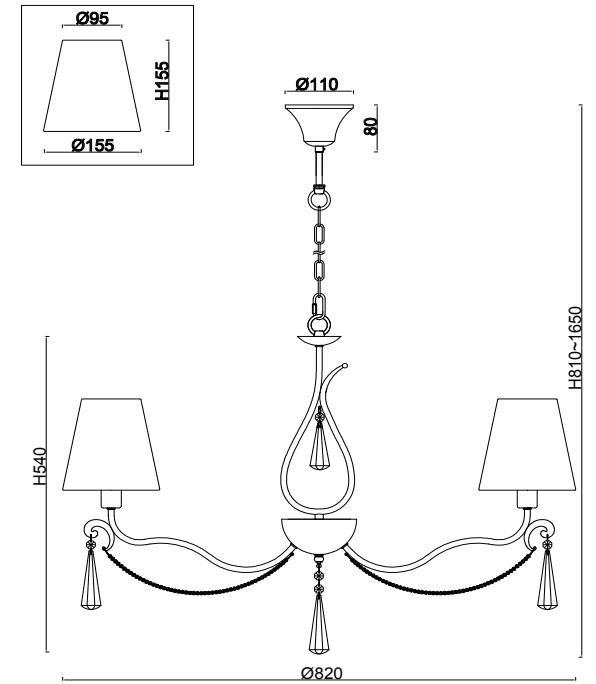

FREYA
TRADITION OF QUALITY

Instruction

FR2019PL-07BS

7 x E14 (40W)

Model: FR2019PL-07BS
Collection: Classic
Series: Madeline

Ceiling Lamps