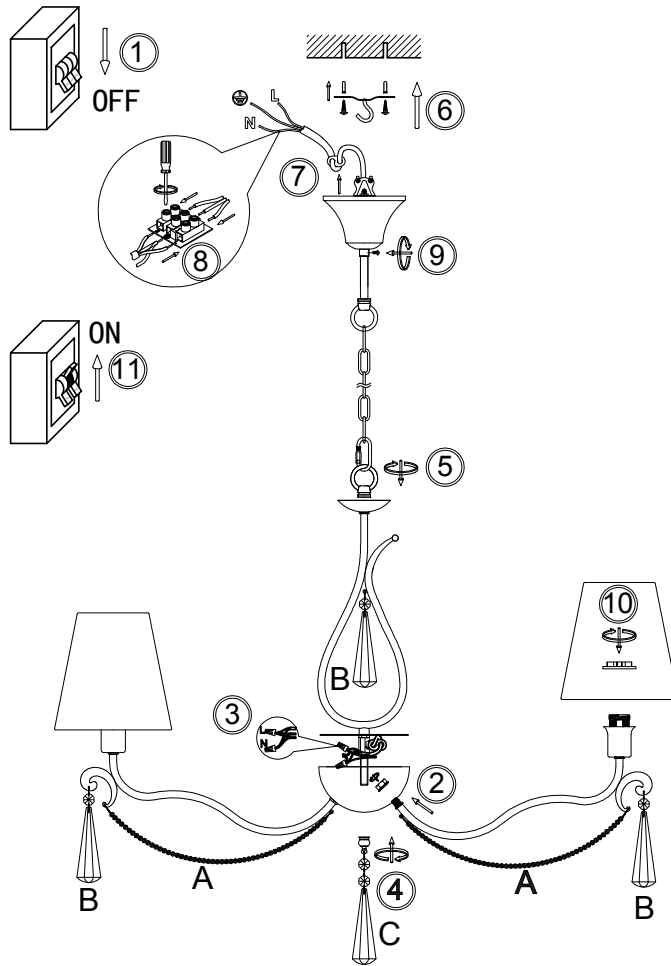

FREYA
TRADITION OF QUALITY

Instruction

FR2019PL-07BS

7 x E14 (40W)

Model: FR2019PL-07BS
Collection: Classic
Series: Madeline

Ceiling Lamps