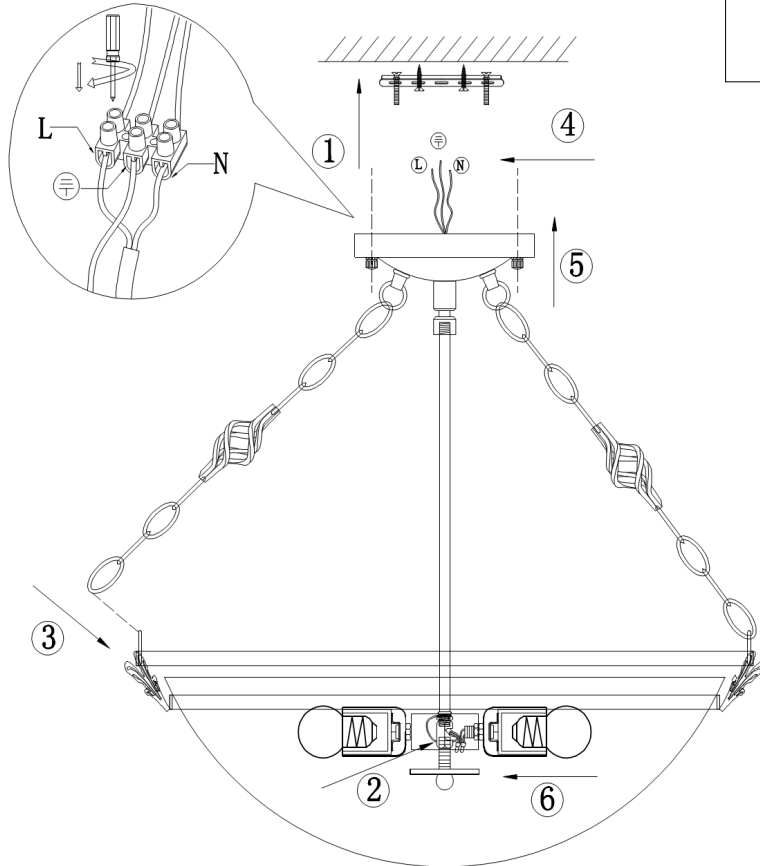

Instruction

Collection: CEILING & WALL

Series: COMBINARE

Model: C232-PL-04-R

Ceiling

- Ceiling

4 x E27 (60W)

MAYTONI
DECORATIVE LIGHTING