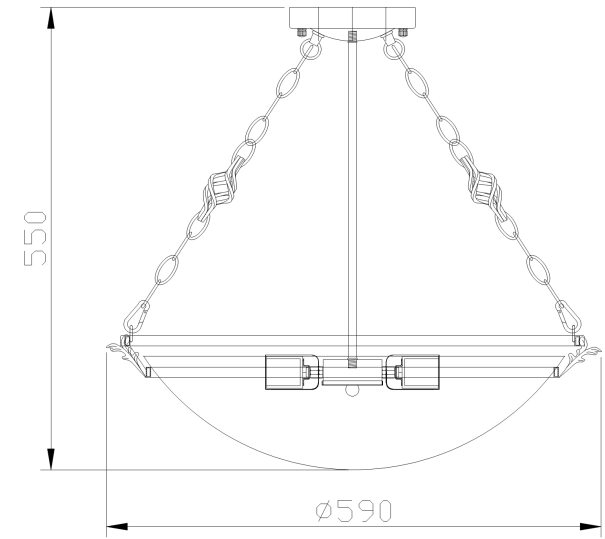

Instruction

Collection: CEILING & WALL

Series: COMBINARE

Model: C232-PL-04-R

Ceiling

- Ceiling

4 x E27 (60W)

MAYTONI
DECORATIVE LIGHTING