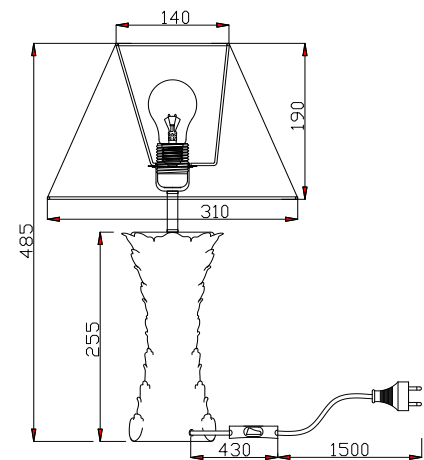

# Instruction

H012TL-01G

1 x E27 (40W)

Model: H012TL-01G  
Collection: House  
Series: Marte

Table Lamps