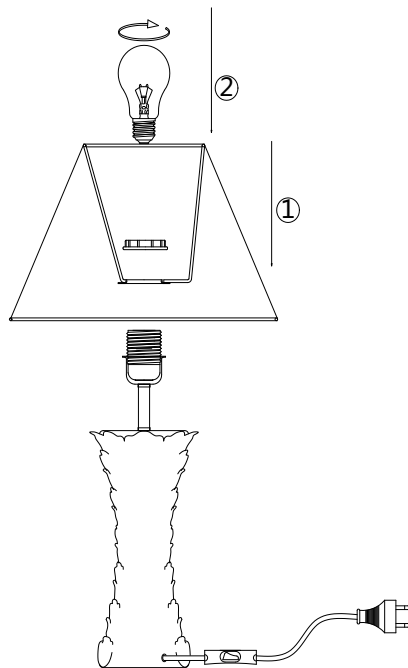

# Instruction

H012TL-01G

1 x E27 (40W)

Model: H012TL-01G  
Collection: House  
Series: Marte

Table Lamps