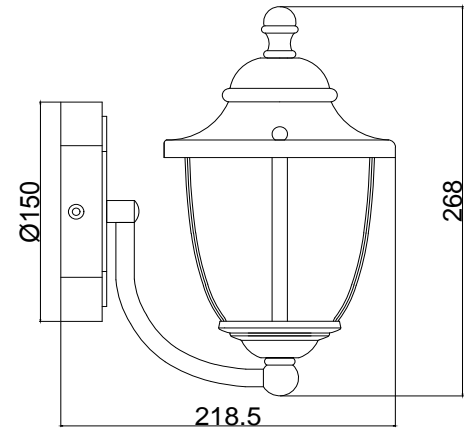

Instruction

H356-WL-01-BZ

1 x E14 (60W)

Model: H356-WL-01-BZ
Collection: House
Series: Zeil

Wall Lamps