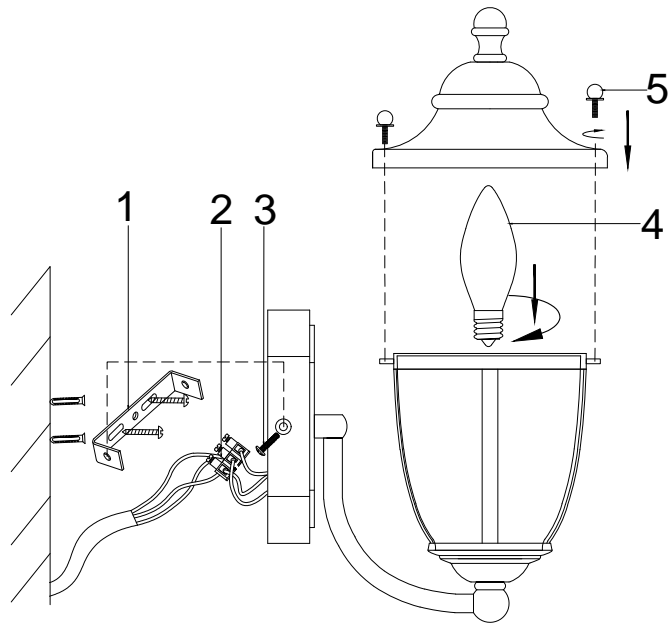

Instruction

H356-WL-01-BZ

1 x E14 (60W)

Model: H356-WL-01-BZ
Collection: House
Series: Zeil

Wall Lamps