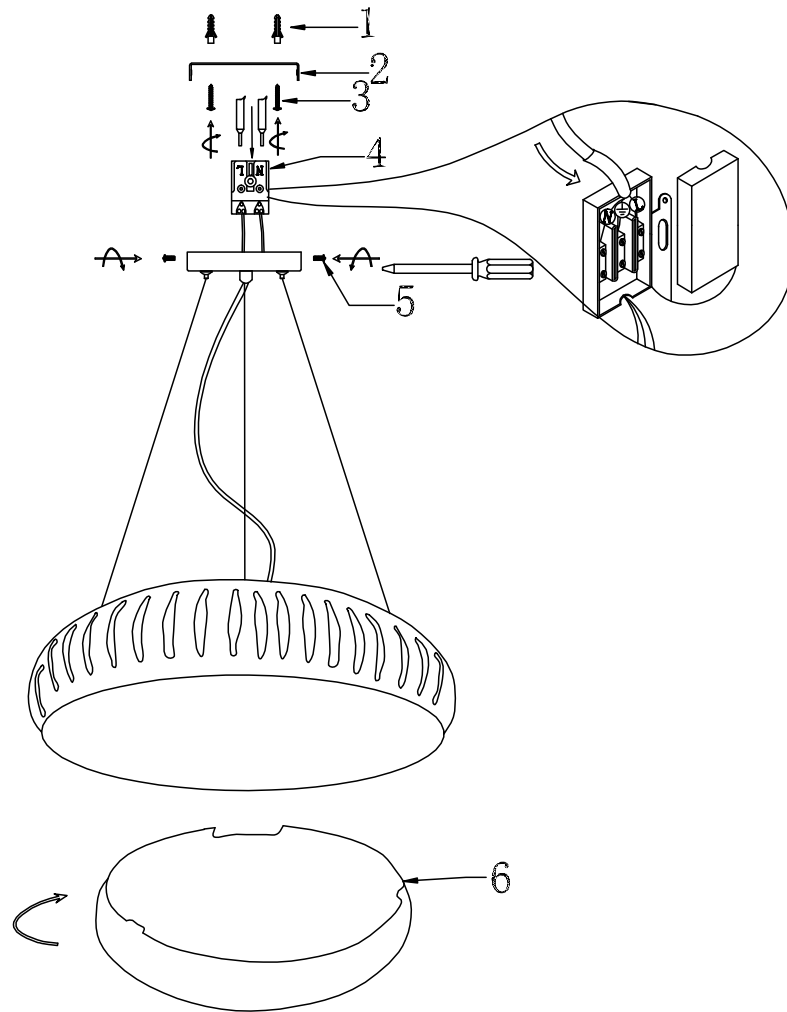

FREYA
TRADITION OF QUALITY

INSTRUCTION

MODEL: FR6159-PL-24W-B

LED 24W

FREYA-LIGHT.COM