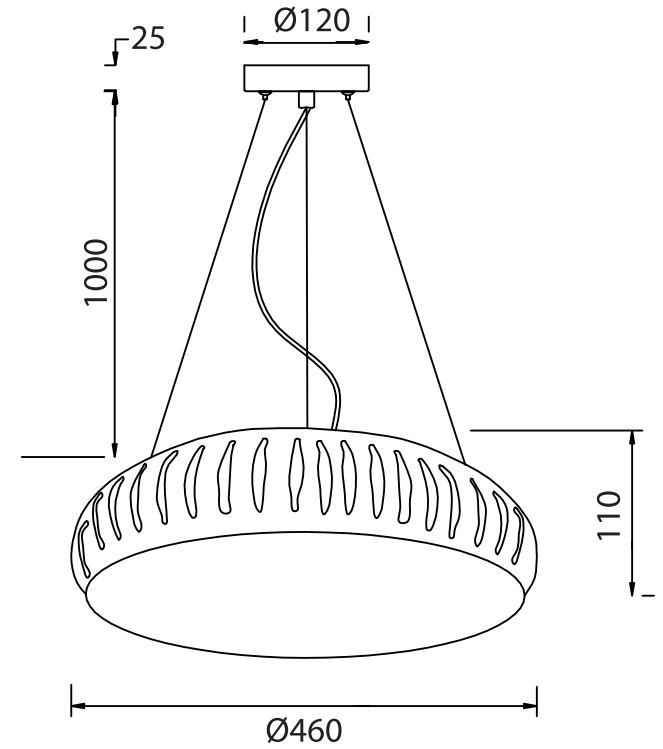

FREYA
TRADITION OF QUALITY

INSTRUCTION

MODEL: FR6159-PL-24W-B

LED 24W

FREYA-LIGHT.COM