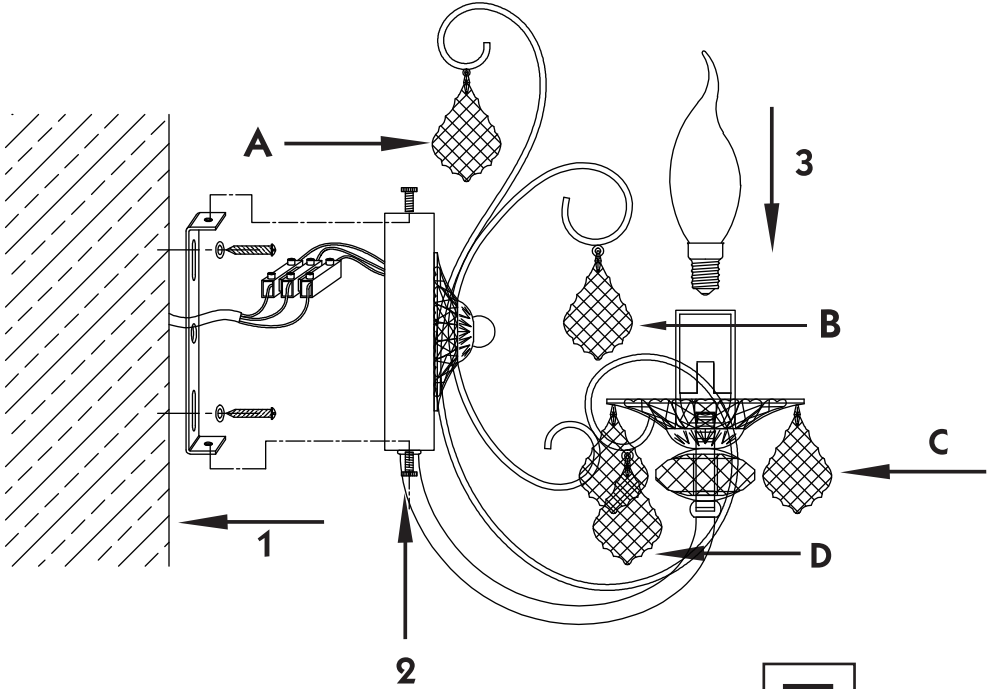

Instruction

Collection: Elegant
Series: Princess
Model: ARM271-01-R
Wall-mounted

A = 2
B = 2
C = 4
D = 2

1 x E14 (60w)

MAYTONI
DECORATIVE LIGHTING

www.maytoni.de