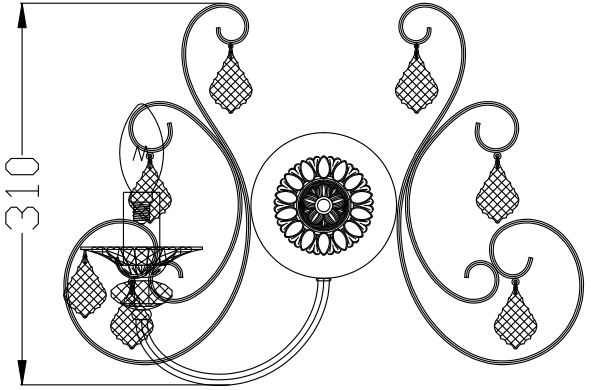

Instruction

Collection: Elegant
Series: Princess
Model: ARM271-01-R
Wall-mounted

A = 2
B = 2
C = 4
D = 2

1 x E14 (60w)

MAYTONI
DECORATIVE LIGHTING

www.maytoni.de