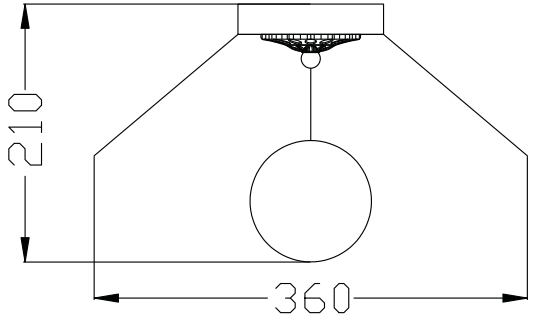

Instruction

Collection: Elegant
Series: Princess
Model: ARM271-01-R
Wall-mounted

A = 2
B = 2
C = 4
D = 2

1 x E14 (60w)

MAYTONI
DECORATIVE LIGHTING

www.maytoni.de