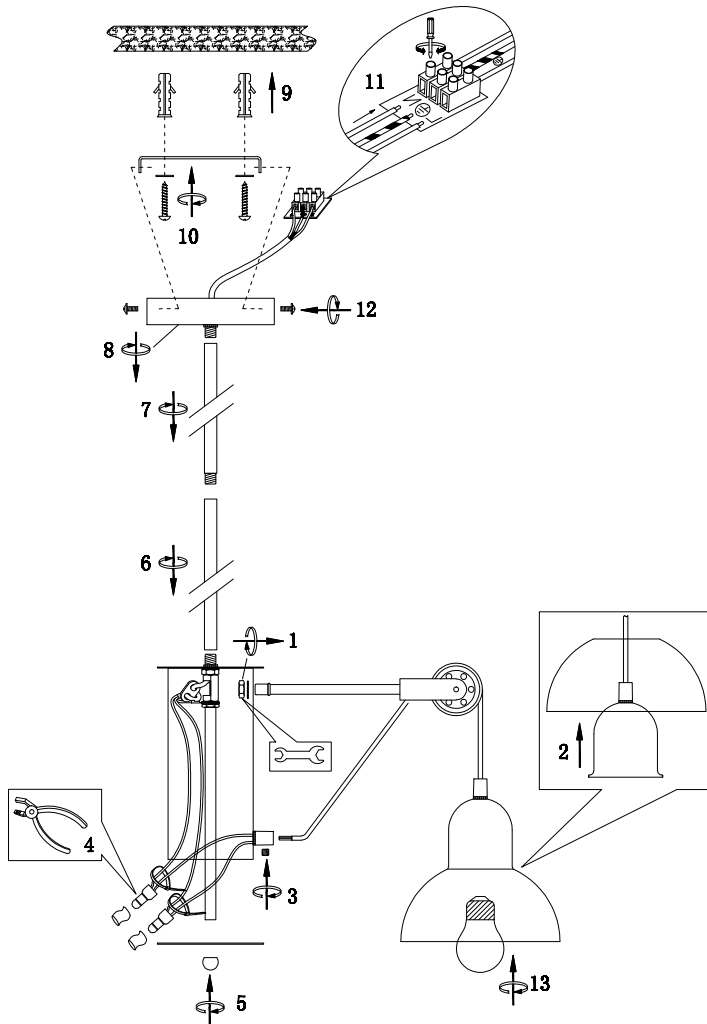

FREYA
TRADITION OF QUALITY

Instruction

FR5008PL-03GR

3 x E27 (60W)

Model: FR5008PL-03GR

Series: Luisa

Ceiling Lamps