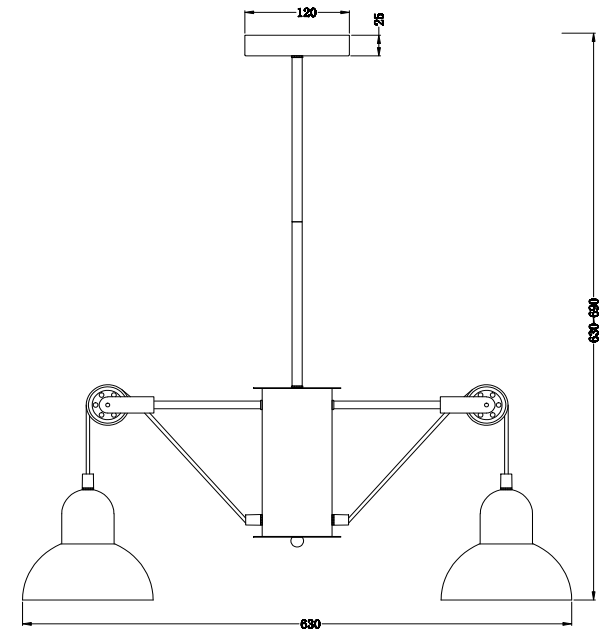

FREYA
TRADITION OF QUALITY

Instruction

FR5008PL-03GR

3 x E27 (60W)

Model: FR5008PL-03GR

Series: Luisa

Ceiling Lamps