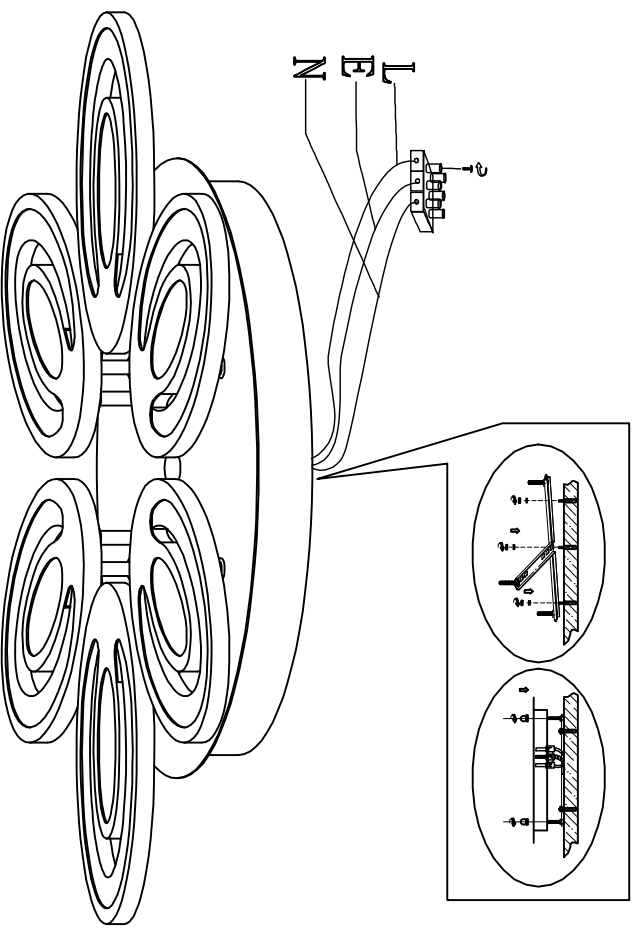

2293-6U CEILING LAMP

Bulb
LED: 86W