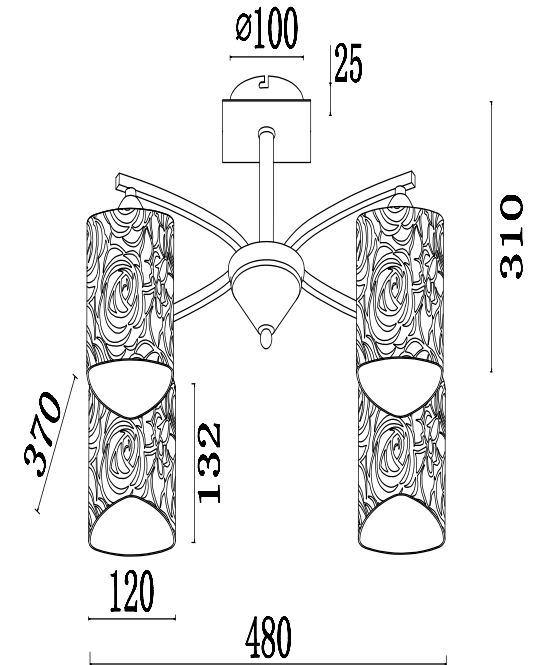

FREYA
TRADITION OF QUALITY

Instruction

FR5117CL-04CH

4 x E14 (40W)

Model: FR5117CL-04CH
Series: Ciclo

Ceiling Lamps