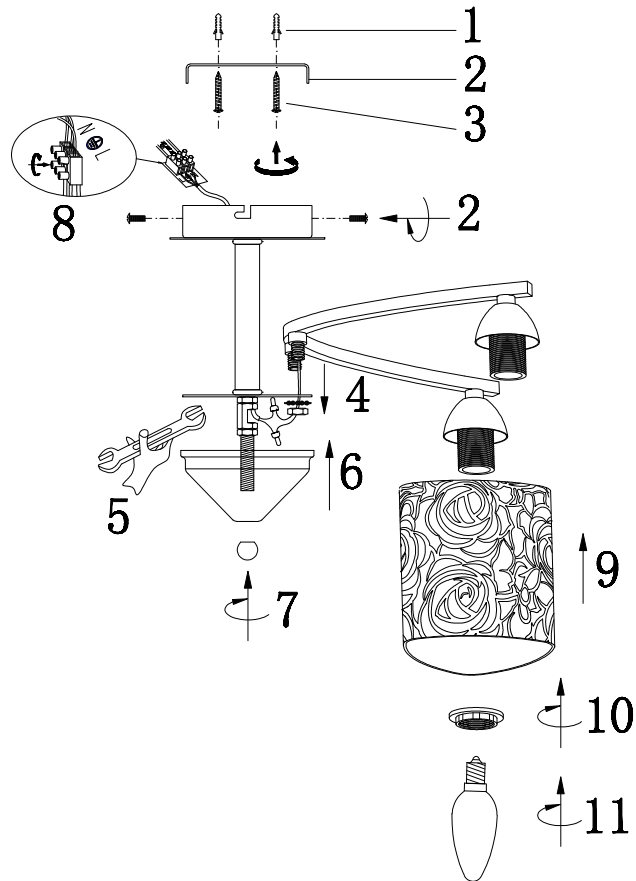

FREYA
TRADITION OF QUALITY

Instruction

FR5117CL-04CH

4 x E14 (40W)

Model: FR5117CL-04CH
Series: Ciclo

Ceiling Lamps