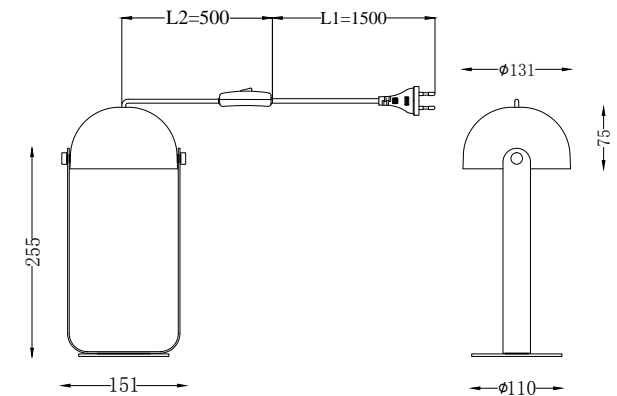

# Instruction

MOD047TL-L5B3K

MAX 6W  
210 Lumen

Model: MOD047TL-L5B3K  
Collection: Technical  
Series: Hygge