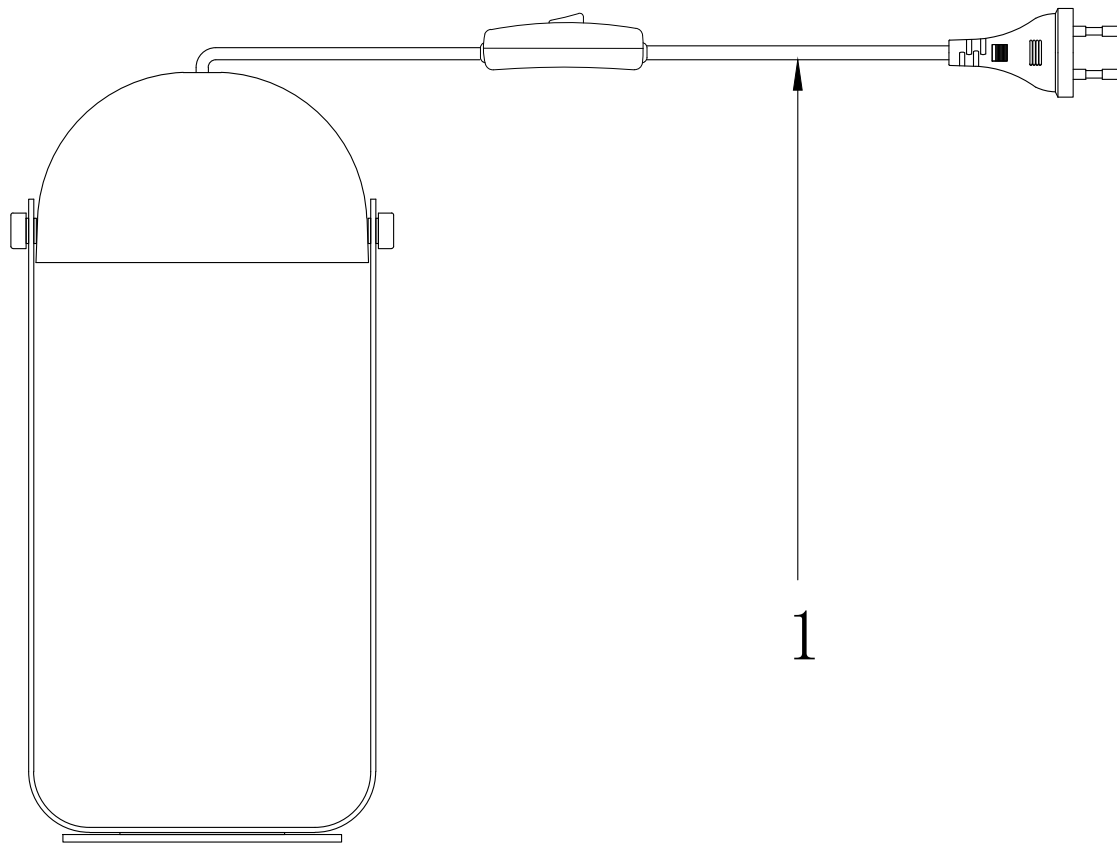

# Instruction

MOD047TL-L5B3K

MAX 6W  
210 Lumen

Model: MOD047TL-L5B3K  
Collection: Technical  
Series: Hygge