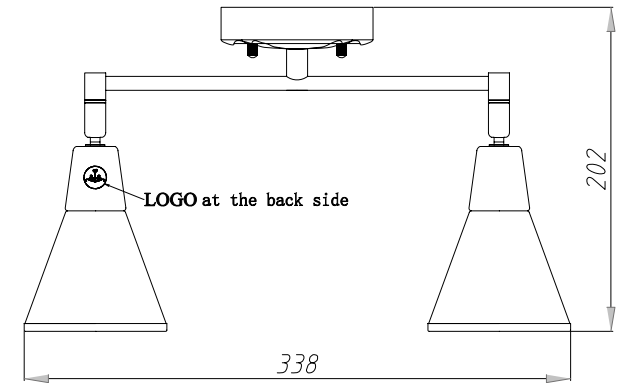

# Instruction

SP008-CW-02-G

2 x E14 (40W)

Model: SP008-CW-02-G  
Collection: Spot  
Series: Luther

Wall Lamps