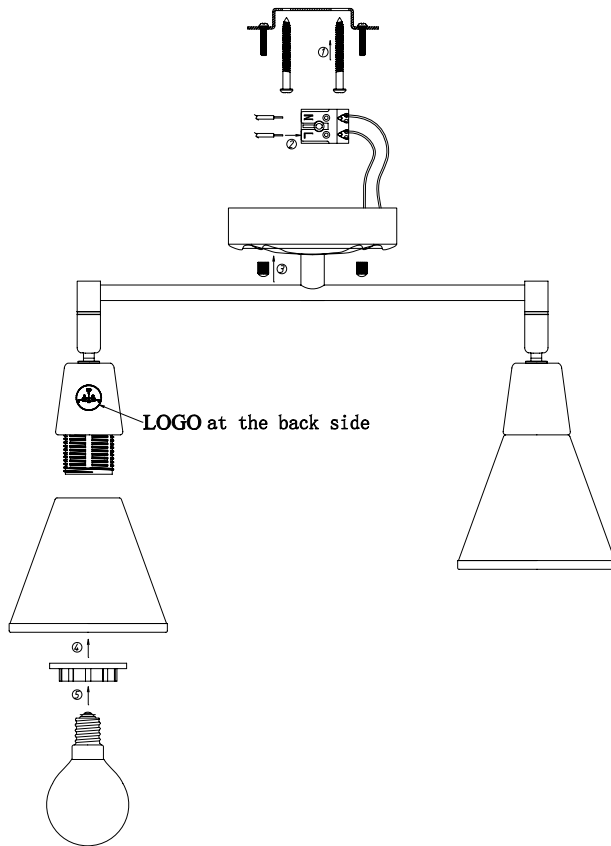

# Instruction

SP008-CW-02-G

2 x E14 (40W)

Model: SP008-CW-02-G  
Collection: Spot  
Series: Luther

Wall Lamps