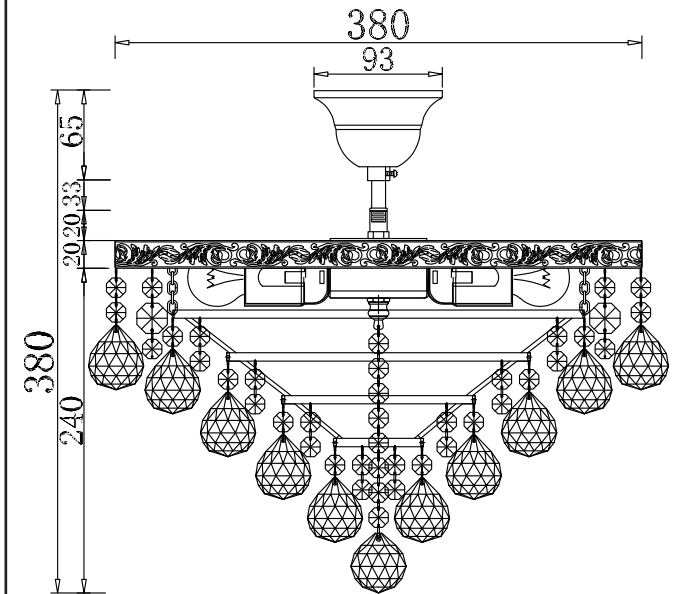

Instruction

Collection: Diamant crystal
Series: Gala
Model: DIA783-CL38-6-G
Suspended

REMOVE COVER
BEFORE USING LAMP

– Suspended

6 x E27 (60w)

MAYTONI
DECORATIVE LIGHTING

www.maytoni.de