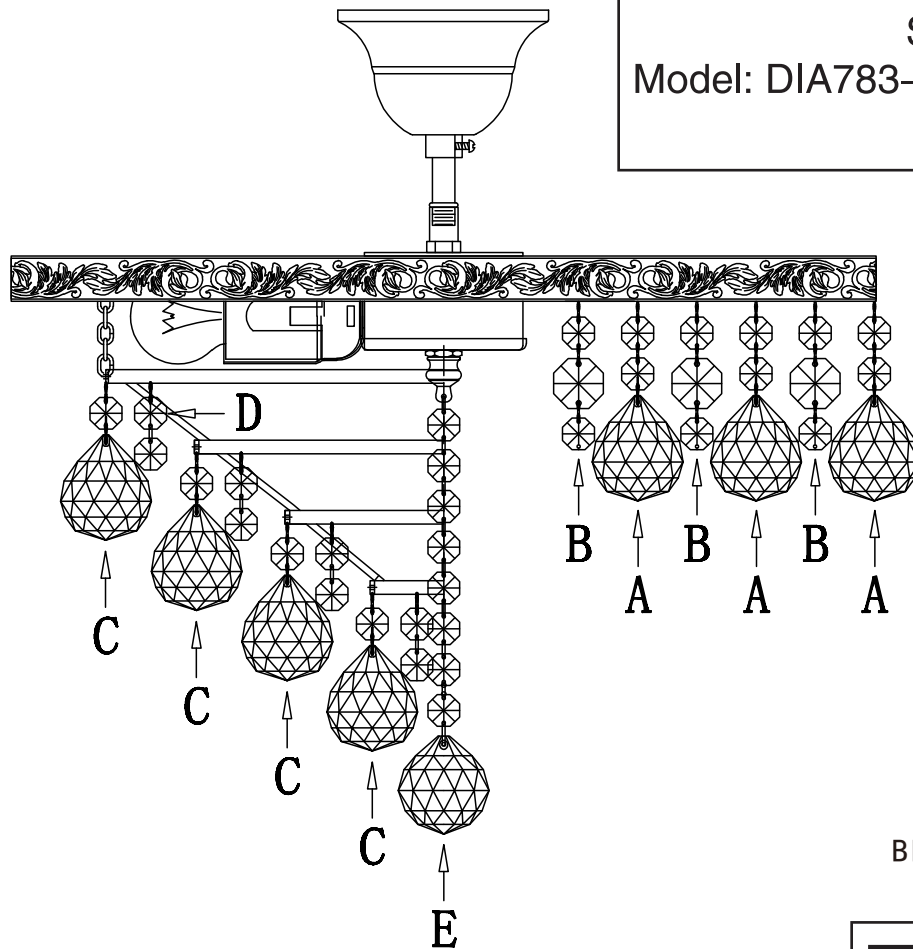

Instruction

Collection: Diamant crystal
Series: Gala
Model: DIA783-CL38-6-G
Suspended

REMOVE COVER
BEFORE USING LAMP

– Suspended

6 x E27 (60w)

MAYTONI
DECORATIVE LIGHTING

www.maytoni.de