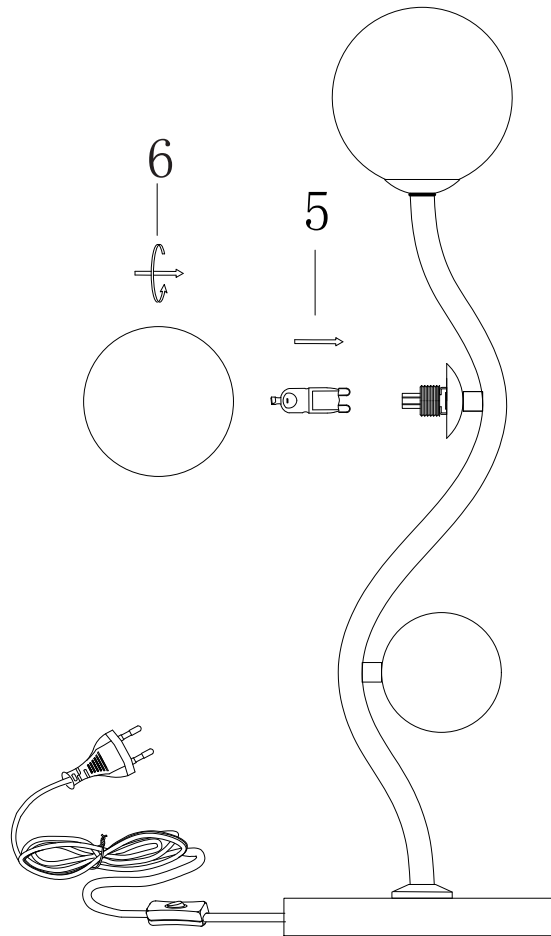

Instruction

MOD059TL-03CH

3 x G9 (28W)

Recommended to use with LED bulbs

Model: MOD059TL-03CH
Collection: Modern
Series: New Series 059

Table Lamps