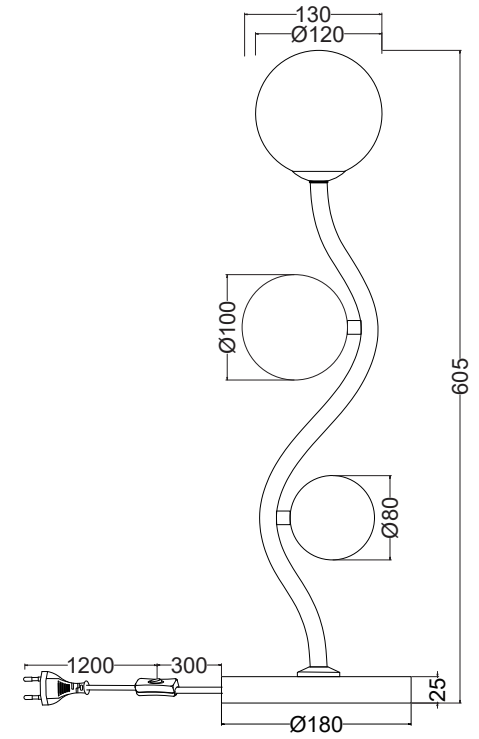

Instruction

MOD059TL-03CH

3 x G9 (28W)

Recommended to use with LED bulbs

Model: MOD059TL-03CH
Collection: Modern
Series: New Series 059

Table Lamps