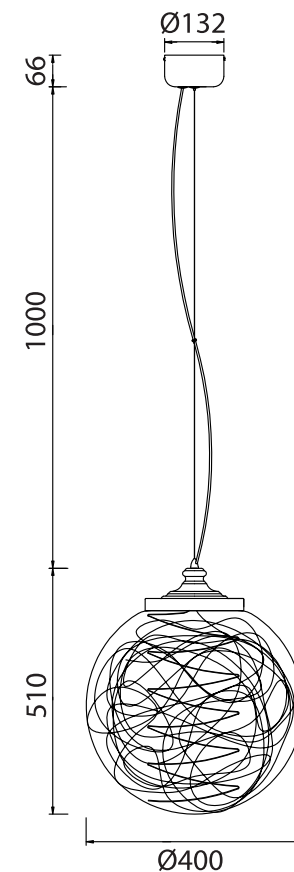

FREYA
TRADITION OF QUALITY

INSTRUCTION

MODEL: FR6157-PL-24W-TR

23W
2200 LUMEN

FREYA-LIGHT.COM