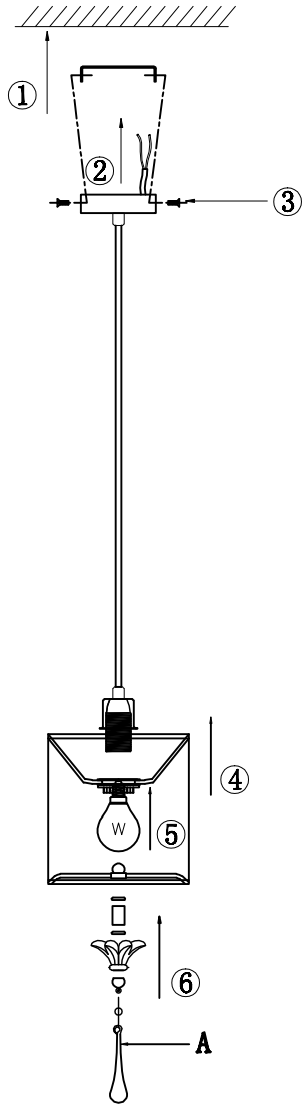

Instruction

Collection: House
Series: Fiore
Model: H235-11-G
Ceiling

A=1

1 x E14 (40w)

MAYTONI
DECORATIVE LIGHTING

www.maytoni.de