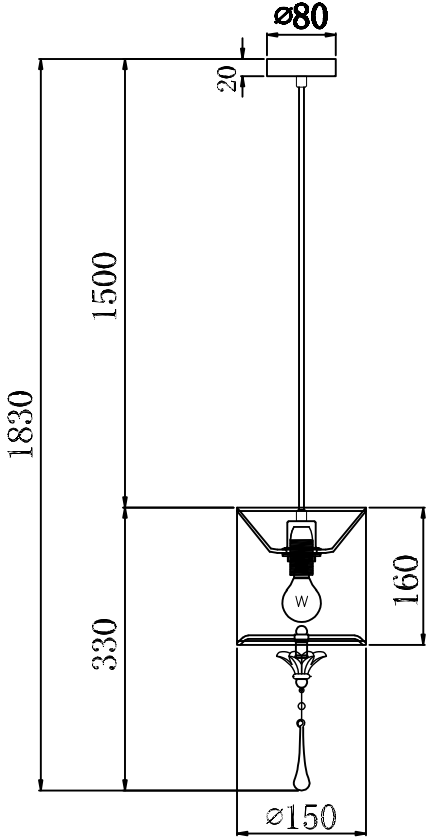

Instruction

Collection: House
Series: Fiore
Model: H235-11-G
Ceiling

A=1

1 x E14 (40w)

MAYTONI
DECORATIVE LIGHTING

www.maytoni.de