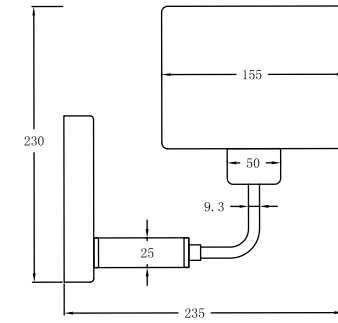

FREYA
TRADITION OF QUALITY

INSTRUCTION

MODEL: FR5329-WL-01-CH
SCONCE

1 X E27 (40W)

FREYA-LIGHT.COM