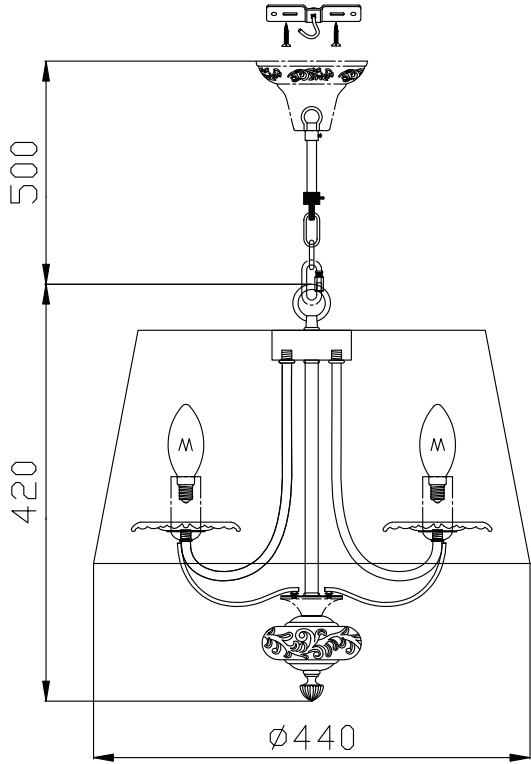

Instruction

Collection: Elegant
Series: Olivia
Model: ARM325-33-W
Ceiling

3 x E14 (40w)

MAYTONI
DECORATIVE LIGHTING

www.maytoni.de