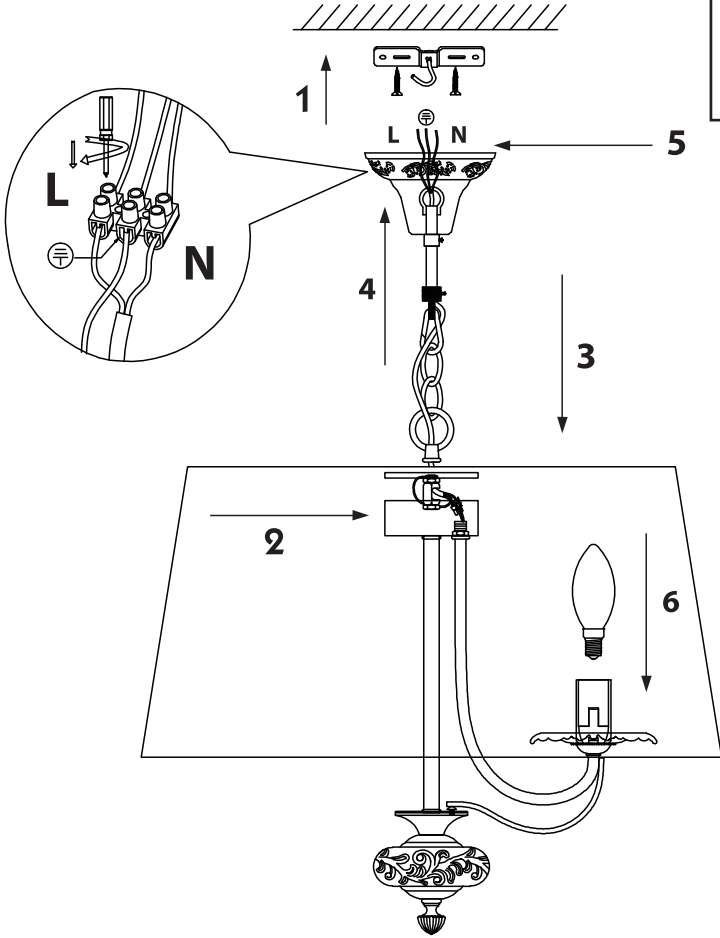

Instruction

Collection: Elegant
Series: Olivia
Model: ARM325-33-W
Ceiling

3 x E14 (40w)

MAYTONI
DECORATIVE LIGHTING

www.maytoni.de