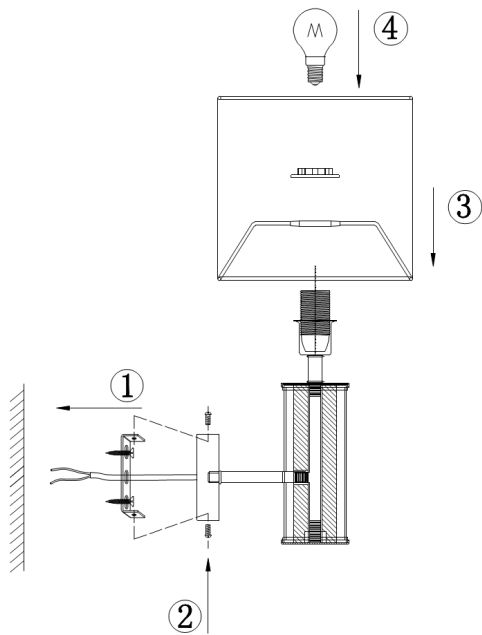

Instruction

Collection: ELEGANT
Series: MARYLAND
Model: ARM526WL-01GR
Ceiling

- Ceiling

1 x E14 (40W)

MAYTONI
DECORATIVE LIGHTING

www.maytoni.de