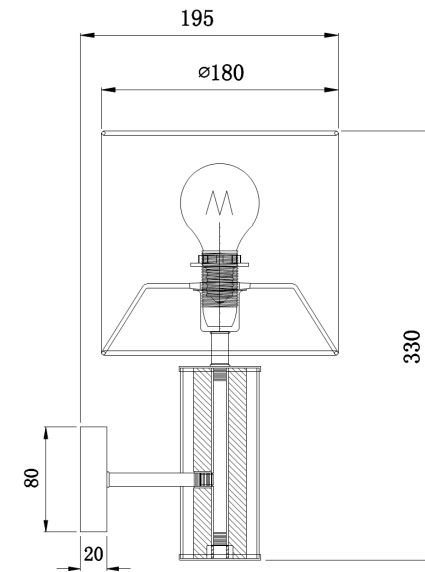

Instruction

Collection: ELEGANT
Series: MARYLAND
Model: ARM526WL-01GR
Ceiling

- Ceiling

1 x E14 (40W)

MAYTONI
DECORATIVE LIGHTING

www.maytoni.de