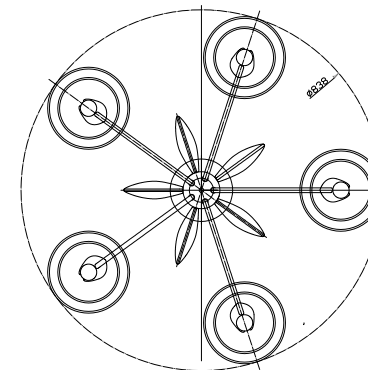

Instruction

H311-05-G

5 x E14 (40W)

Model: H311-05-G
 Collection: House
 Series: Lillian

Ceiling Lamps