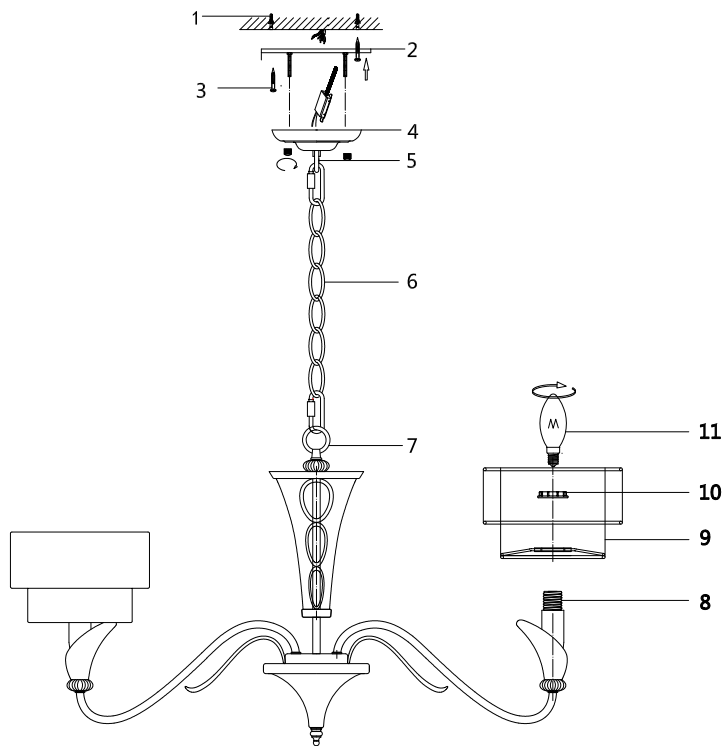

Instruction

H311-05-G

5 x E14 (40W)

Model: H311-05-G
 Collection: House
 Series: Lillian

Ceiling Lamps