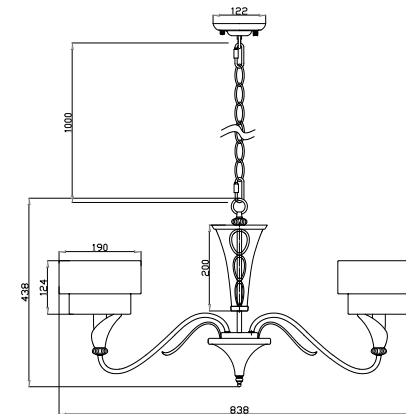

Instruction

H311-05-G

5 x E14 (40W)

Model: H311-05-G
 Collection: House
 Series: Lillian

Ceiling Lamps