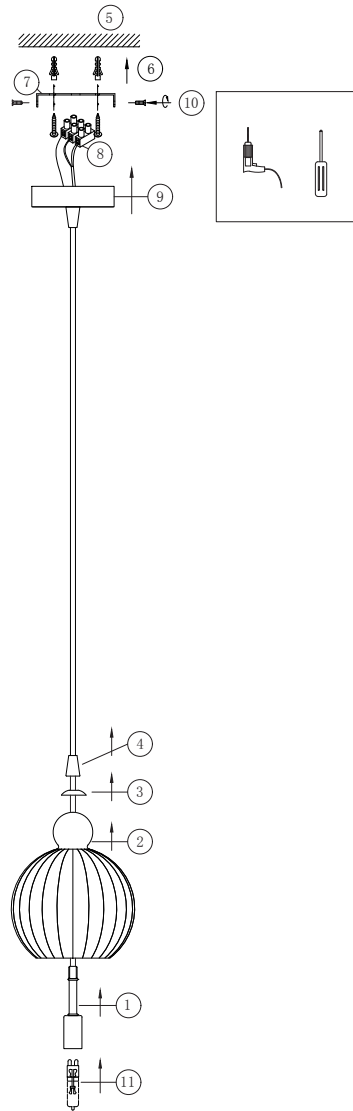

Instruction

P006PL-01BS

1 x G9 (28W)

Model: P006PL-01BS
Collection: Pendant
Series: Karla

Ceiling Lamps