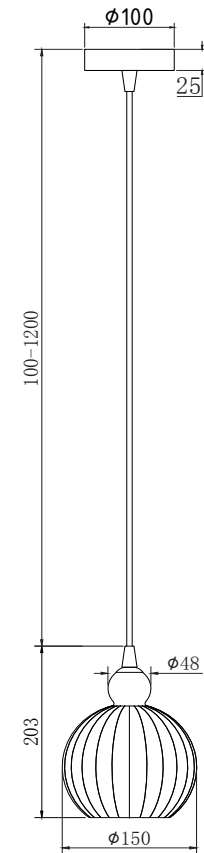

Instruction

P006PL-01BS

1 x G9 (28W)

Model: P006PL-01BS
Collection: Pendant
Series: Karla

Ceiling Lamps