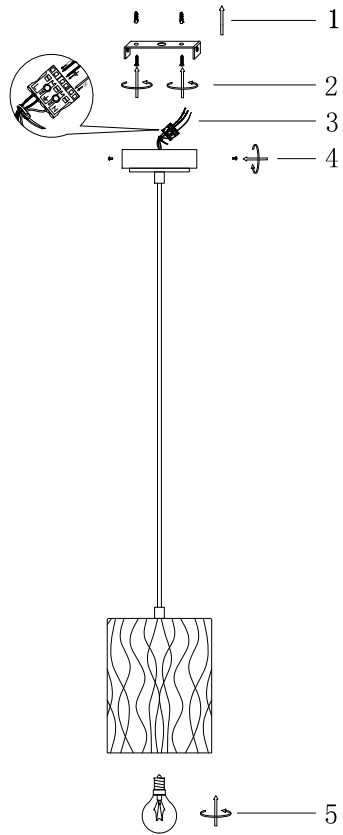

# Instruction

MOD042PL-01BS

1 x E14 (40W)

Model: MOD042PL-01BS  
Collection: Modern  
Series: Starfall

Pendant Lamps