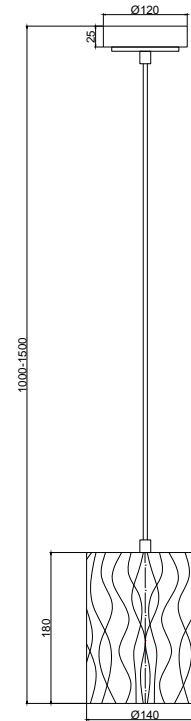

# Instruction

MOD042PL-01BS

1 x E14 (40W)

Model: MOD042PL-01BS  
Collection: Modern  
Series: Starfall

Pendant Lamps