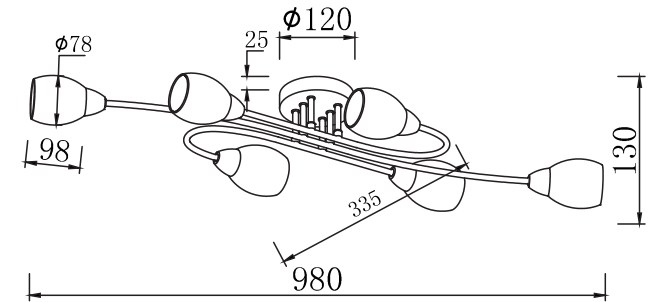

FREYA
TRADITION OF QUALITY

INSTRUCTION

MODEL: FR5104-CL-06-YE
CHANDELIER

6 X E14 (40W)

FREYA-LIGHT.COM