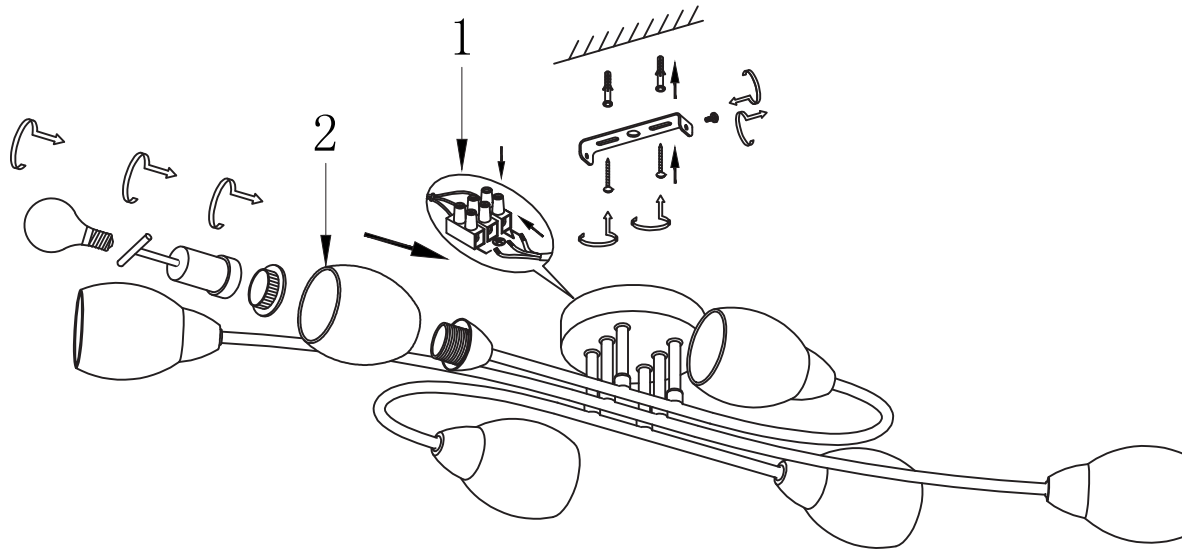

FREYA
TRADITION OF QUALITY

INSTRUCTION

MODEL: FR5104-CL-06-YE
CHANDELIER

6 X E14 (40W)

FREYA-LIGHT.COM