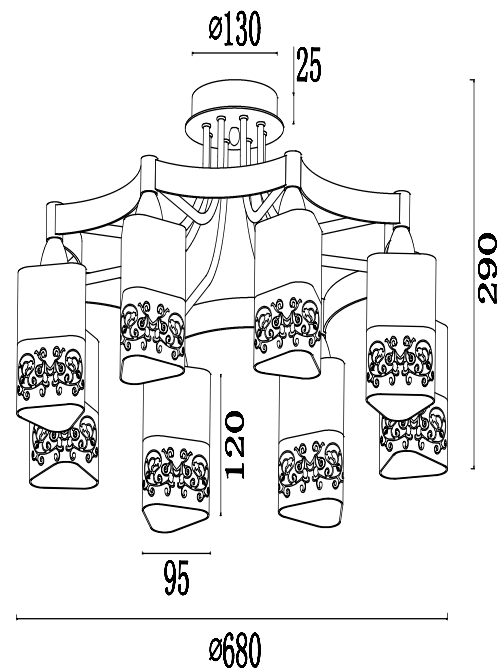

FREYA
TRADITION OF QUALITY

Instruction

FR5475CL-08CH

8 x E14 (40W)

Model: FR5475CL-08CH

Series: Tasmania

Ceiling Lamps