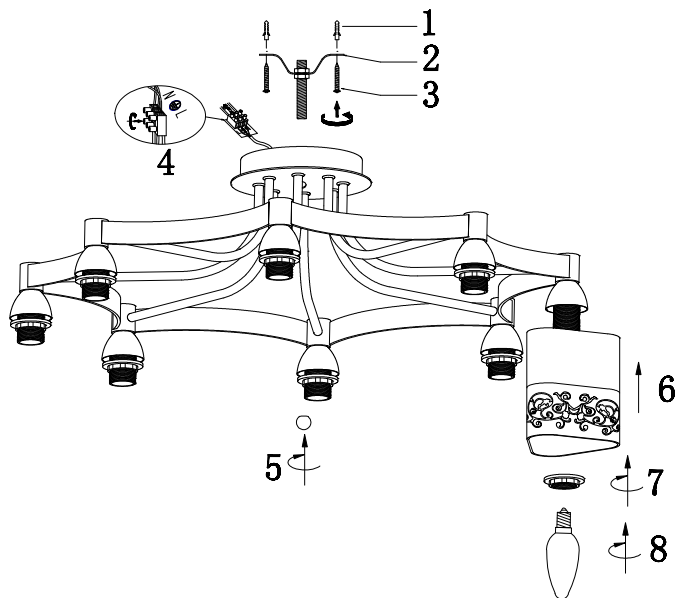

FREYA
TRADITION OF QUALITY

Instruction

FR5475CL-08CH

8 x E14 (40W)

Model: FR5475CL-08CH

Series: Tasmania

Ceiling Lamps