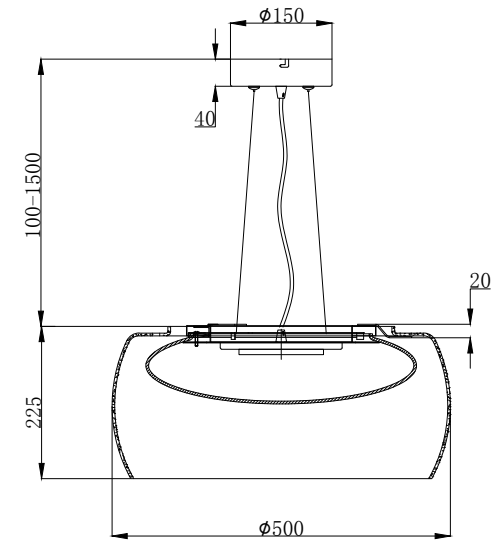

Instruction

MOD073PL-L16B3K

MAX 16W
500 Lumen

Model: MOD073PL-L16B3K
Collection: Modern
Series: New Series 071

Pendant Lamps