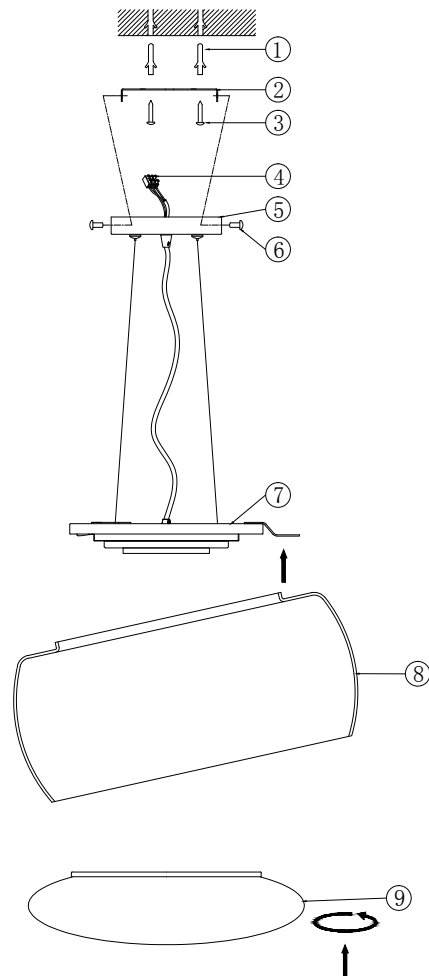

Instruction

MOD073PL-L16B3K

MAX 16W
500 Lumen

Model: MOD073PL-L16B3K
Collection: Modern
Series: New Series 071

Pendant Lamps