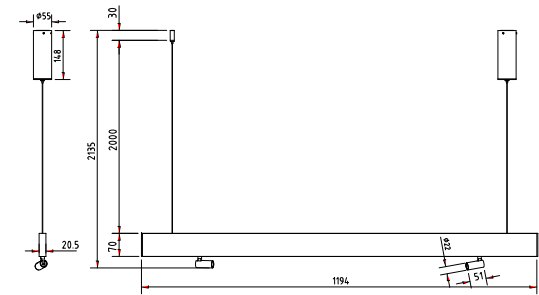

# Instruction

P068PL-L27B4K

MAX 30W  
2200 Lumen

Model: P068PL-L27B4K  
Collection: Pendant  
Series: New Series 068

Pendant Lamps