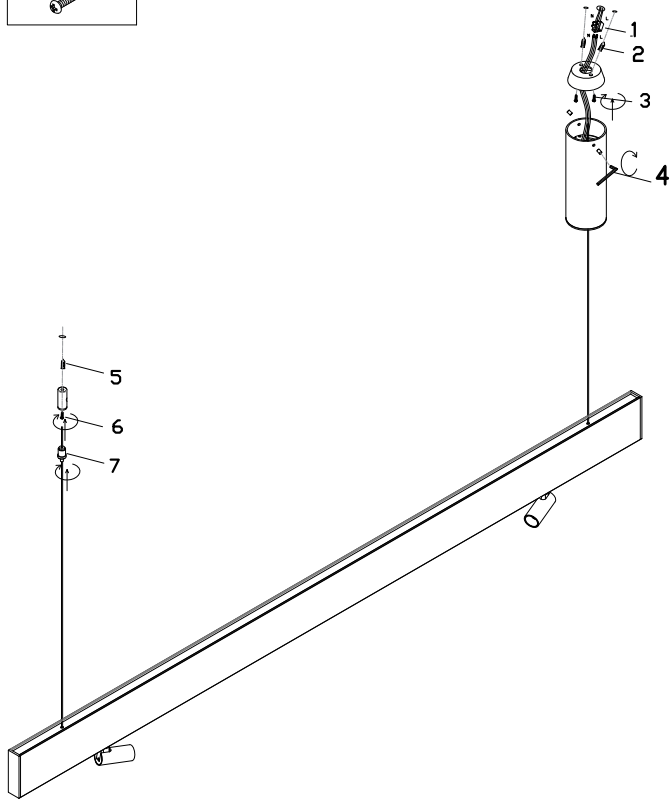

# Instruction

P068PL-L27B4K

MAX 30W  
2200 Lumen

Model: P068PL-L27B4K  
Collection: Pendant  
Series: New Series 068

Pendant Lamps