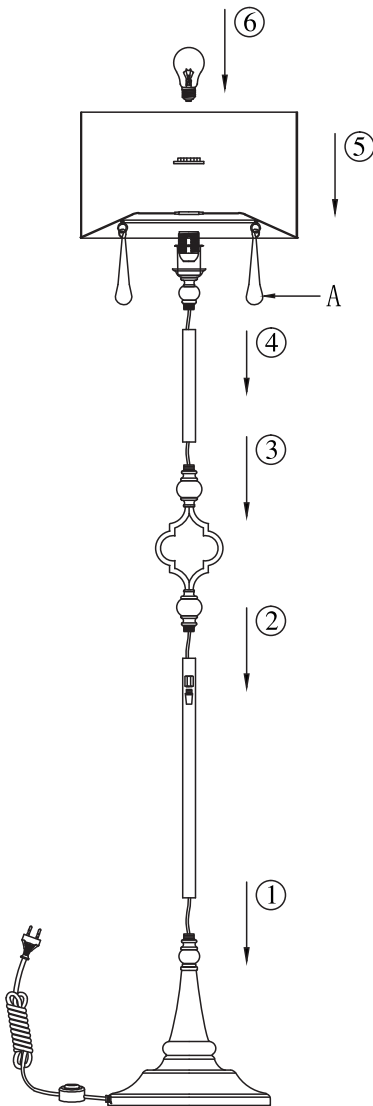

Instruction

Collection: House
Series: Beince
Model: H018-FL-01-NG
Floor Lamps

A=12

-Floor Lamps

1 x E27 (40w)

MAYTONI
DECORATIVE LIGHTING

www.maytoni.de