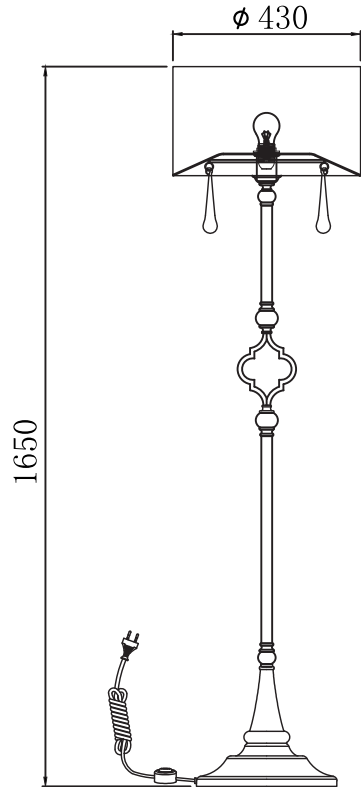

Instruction

Collection: House
Series: Beince
Model: H018-FL-01-NG
Floor Lamps

A=12

-Floor Lamps

1 x E27 (40w)

MAYTONI
DECORATIVE LIGHTING

www.maytoni.de