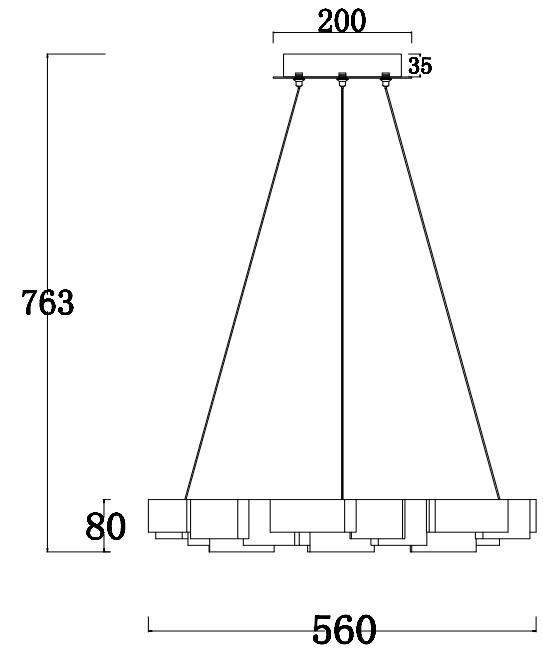

FREYA
TRADITION OF QUALITY

Instruction

FR6043PL-L60W

MAX 64W
2200 Lumen

Model: FR6043PL-L60W
Collection: LED
Series: Marilyn

Pendant Lamps