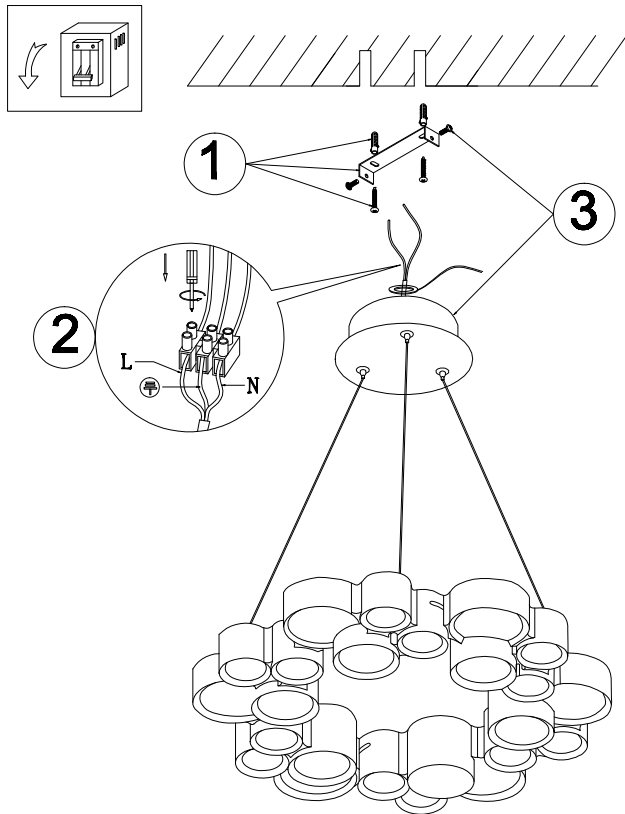

FREYA
TRADITION OF QUALITY

Instruction

FR6043PL-L60W

MAX 64W
2200 Lumen

Model: FR6043PL-L60W
Collection: LED
Series: Marilyn

Pendant Lamps