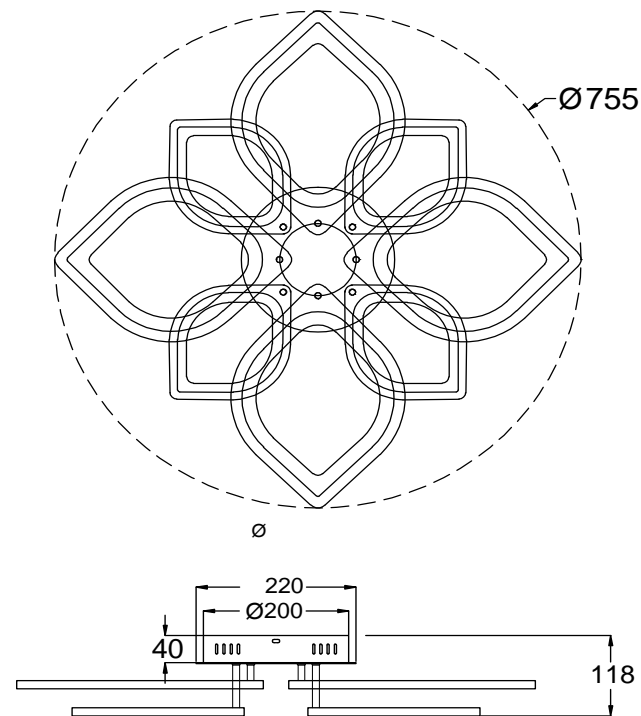

FREYA
TRADITION OF QUALITY

Instruction

FR6015CL-L84W

MAX 169W
19000 Lumen

Model: FR6015CL-L84W
Collection: LED
Series: Folio

Ceiling Lamps