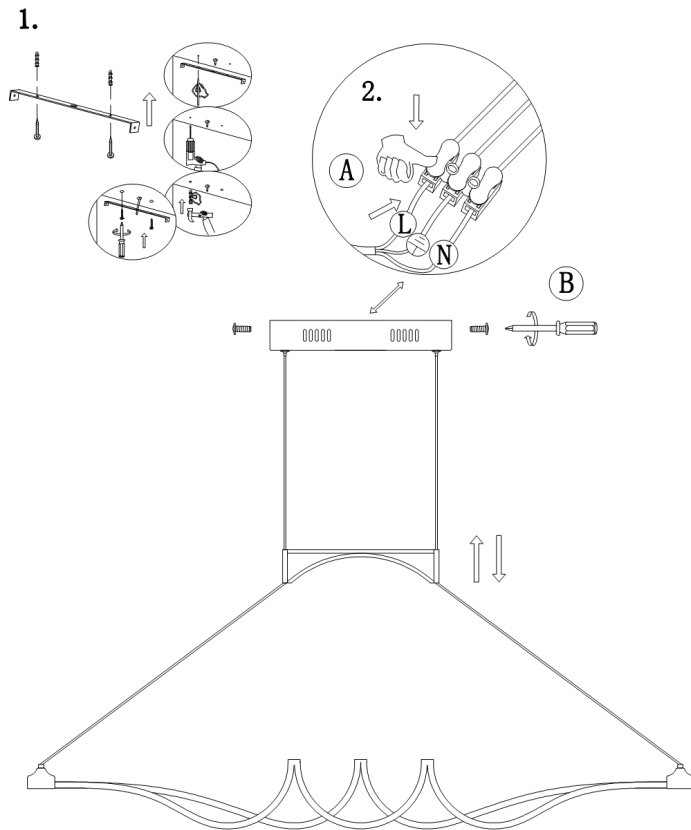

Instruction

Collection: MODERN
Series: WAVE
Model: MOD556-02-N
Ceiling

- Ceiling

max 29W
2320 LM

MAYTONI
DECORATIVE LIGHTING

www.maytoni.de