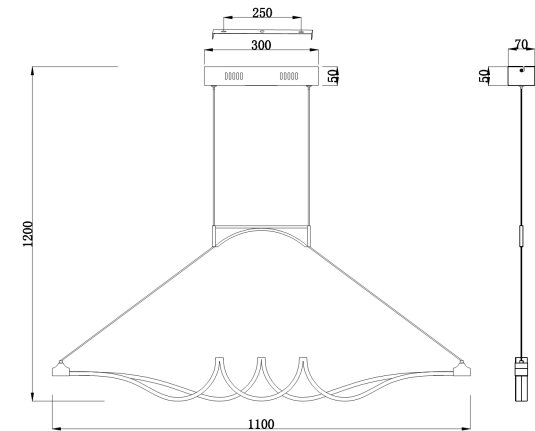

Instruction

Collection: MODERN
Series: WAVE
Model: MOD556-02-N
Ceiling

- Ceiling

max 29W
2320 LM

MAYTONI
DECORATIVE LIGHTING

www.maytoni.de