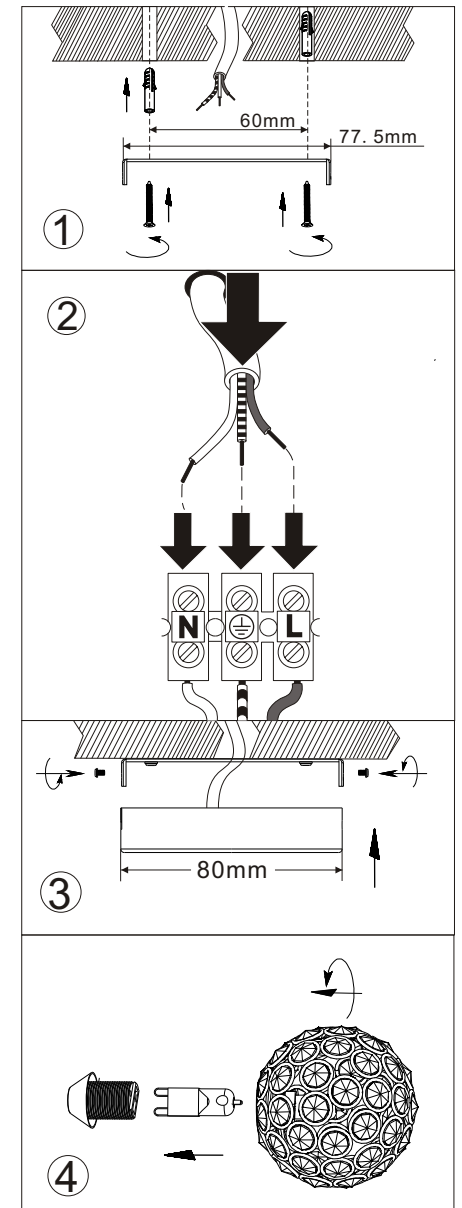

INSTALLATION INSTRUCTION

ART:2472/2W 2473/2W ODEON LIGHT

230V~50Hz G9 Max 2x40W