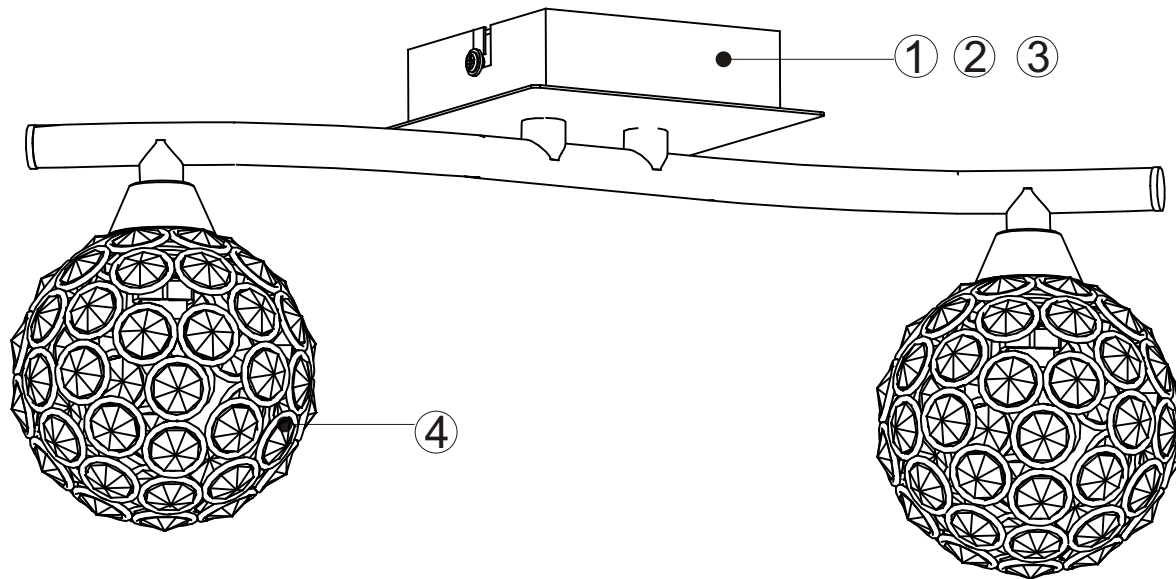

INSTALLATION INSTRUCTION

ART:2472/2W 2473/2W ODEON LIGHT

230V~50Hz G9 Max 2x40W