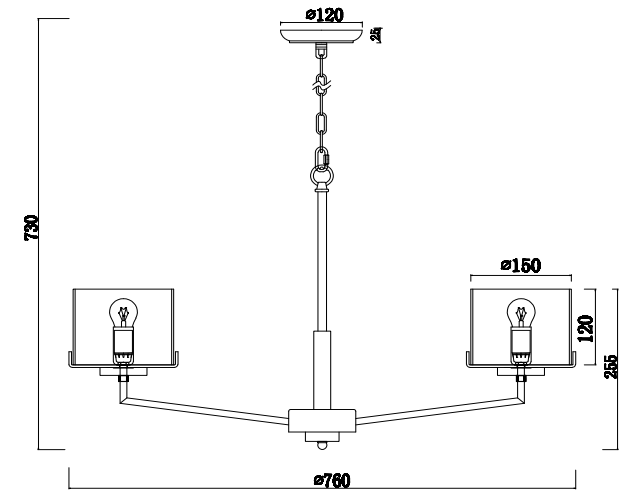

# Instruction

FR5096PL-08CH

8 x E14 (40W)

Model: FR5096PL-08CH  
Collection: Modern  
Series: Karen

Ceiling Lamps