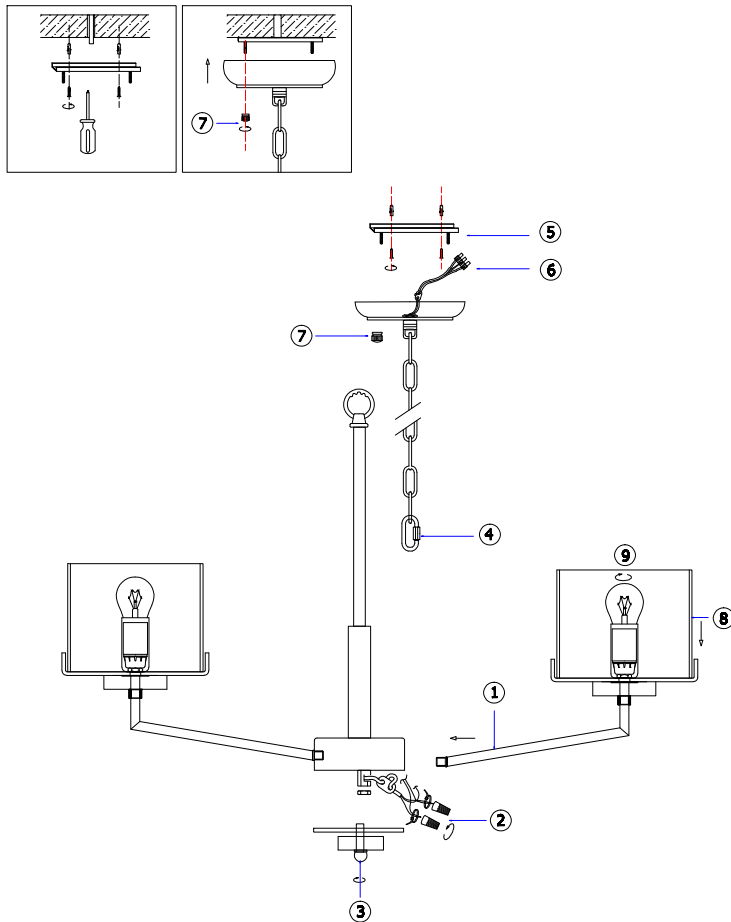

# Instruction

FR5096PL-08CH

8 x E14 (40W)

Model: FR5096PL-08CH  
Collection: Modern  
Series: Karen

Ceiling Lamps