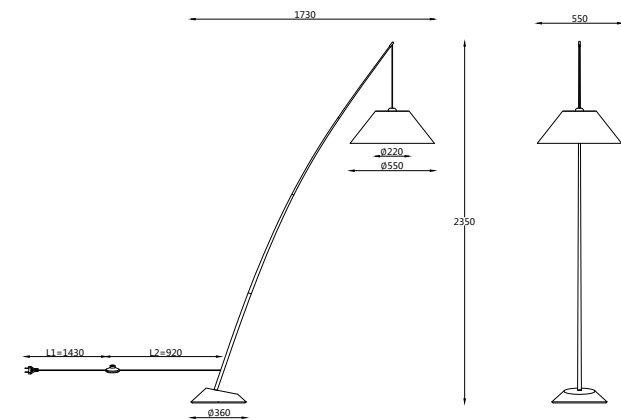

Instruction

Z002FL-01W

1 x E27 (60W)

Model: Z002FL-01W
Collection: Table & Floor
Series: Campanula

Floor Lamps