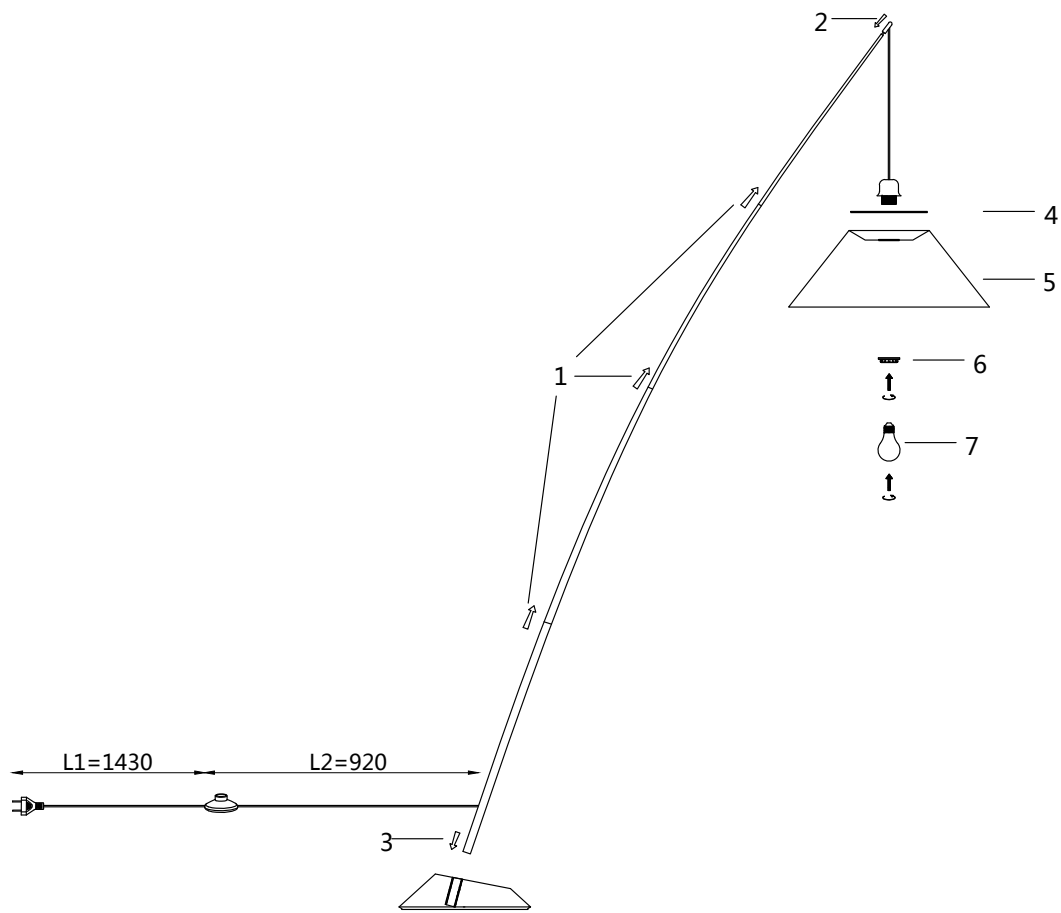

Instruction

Z002FL-01W

1 x E27 (60W)

Model: Z002FL-01W
Collection: Table & Floor
Series: Campanula

Floor Lamps