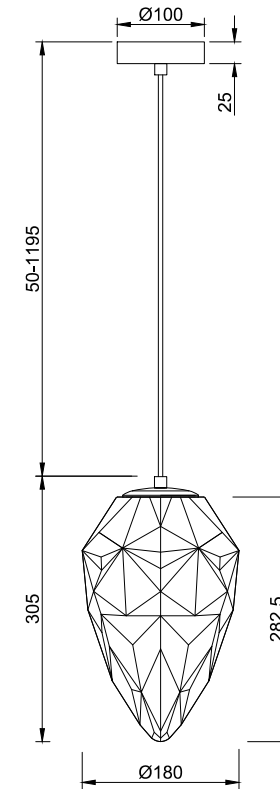

Instruction

P052PL-01GR

1 x E27 (60W)
Recommended to use with LED bulbs

Model: P052PL-01GR
Collection: Pendant
Series: Globo

Pendant Lamps