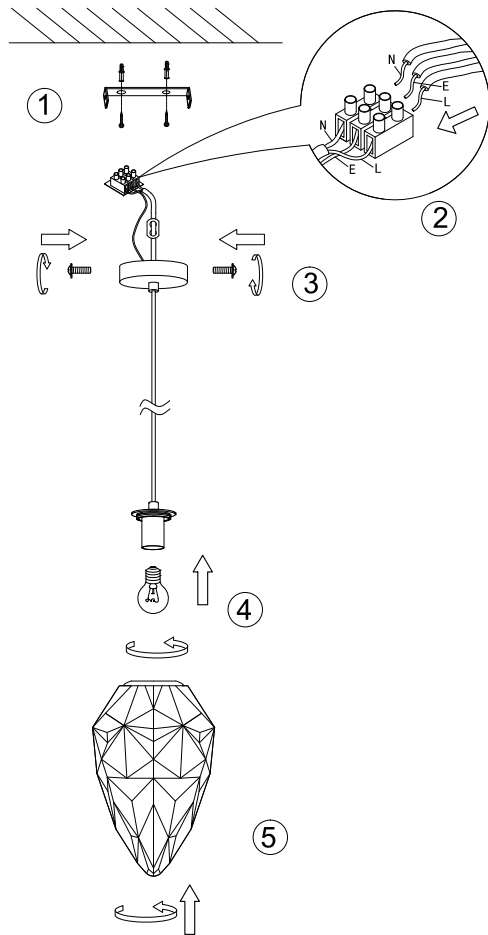

Instruction

P052PL-01GR

1 x E27 (60W)
Recommended to use with LED bulbs

Model: P052PL-01GR
Collection: Pendant
Series: Globo

Pendant Lamps