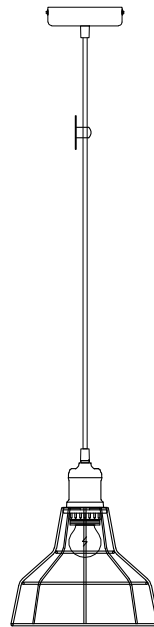

# Instruction

T448-PL-01-B

1 x E27 (60W)

Model: T448-PL-01-B  
Collection: Loft  
Series: Denver

Pendant Lamps