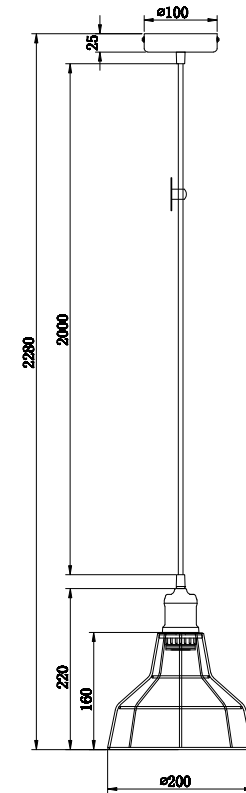

# Instruction

T448-PL-01-B

1 x E27 (60W)

Model: T448-PL-01-B  
Collection: Loft  
Series: Denver

Pendant Lamps