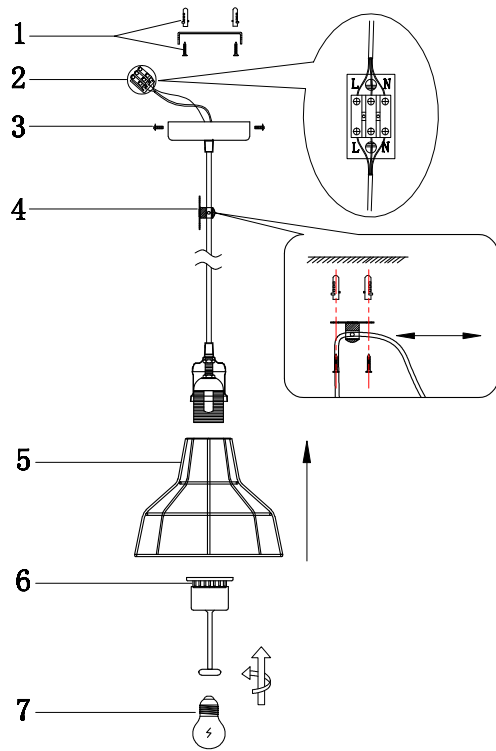

# Instruction

T448-PL-01-B

1 x E27 (60W)

Model: T448-PL-01-B  
Collection: Loft  
Series: Denver

Pendant Lamps