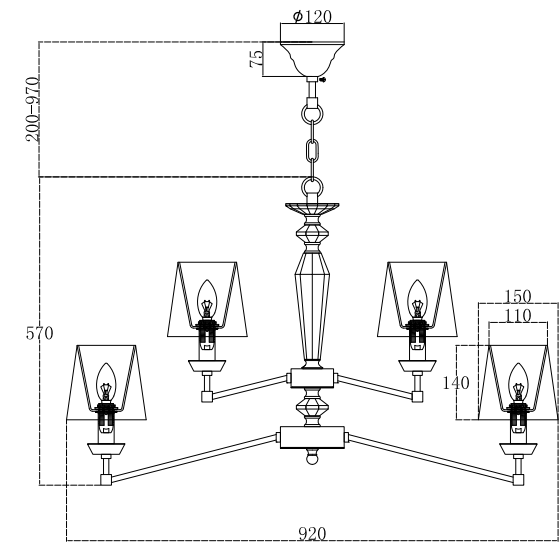

Instruction

MOD064PL-15N

15 x E14 (40W)

Model: MOD064PL-15N
Collection: Neoclassic
Series: New Series 064

Ceiling Lamps