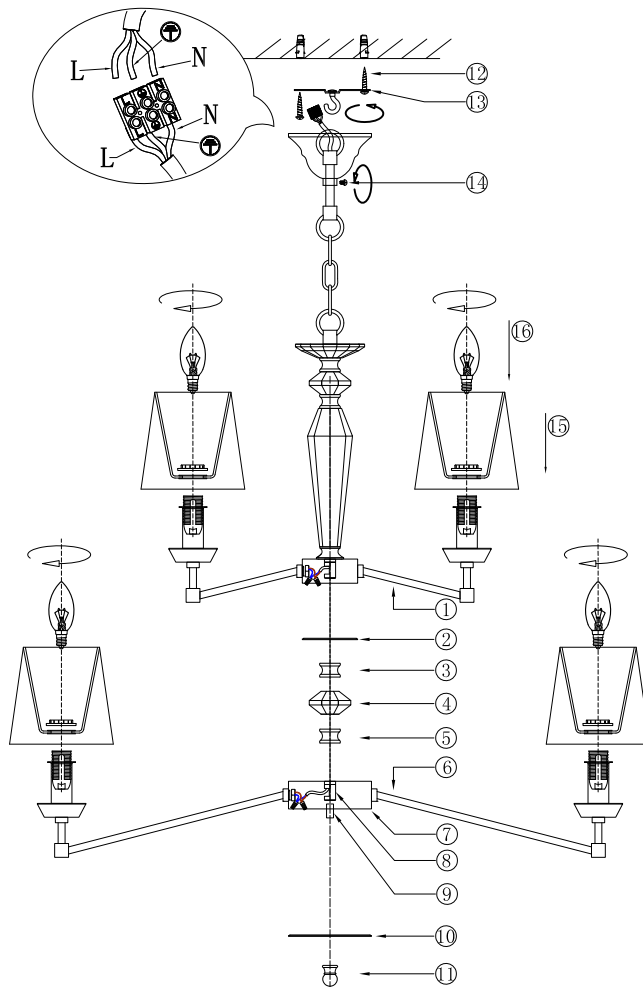

Instruction

MOD064PL-15N

15 x E14 (40W)

Model: MOD064PL-15N
Collection: Neoclassic
Series: New Series 064

Ceiling Lamps