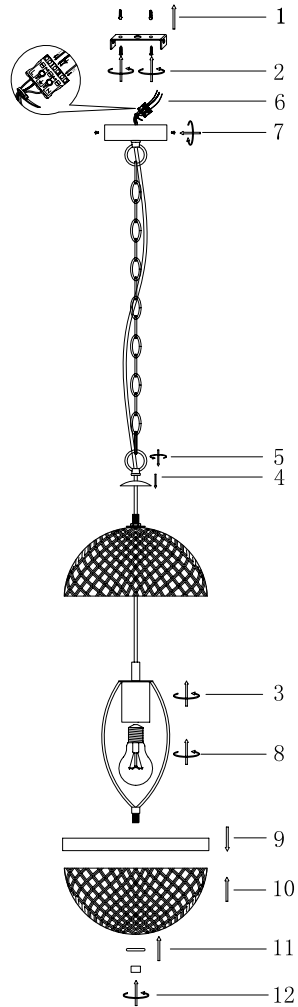

# Instruction

P004PL-01CH

1 x E27 (60W)

Model: P004PL-01CH  
Collection: Neoclassic  
Series: Yonkers

Ceiling Lamps