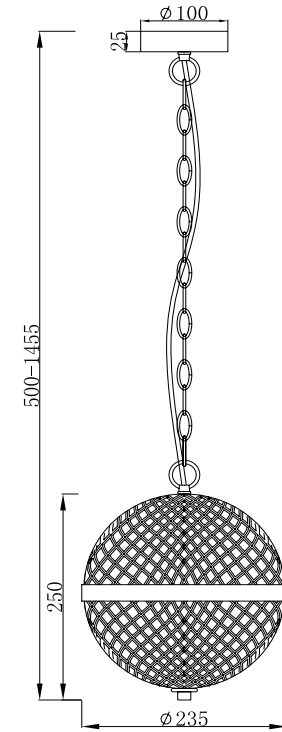

# Instruction

P004PL-01CH

1 x E27 (60W)

Model: P004PL-01CH  
Collection: Neoclassic  
Series: Yonkers

Ceiling Lamps