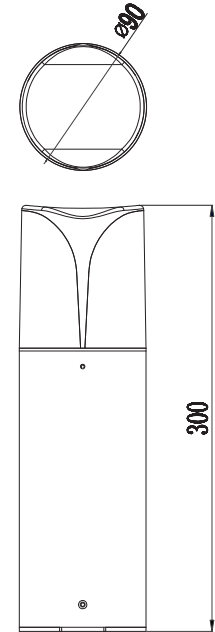

Instruction

O017FL-01B

1 x E27 (23W)

Recommended to use with LED bulbs

Model: O017FL-01B
Collection: Outdoor
Series: Piccadilly

Floor Lamps