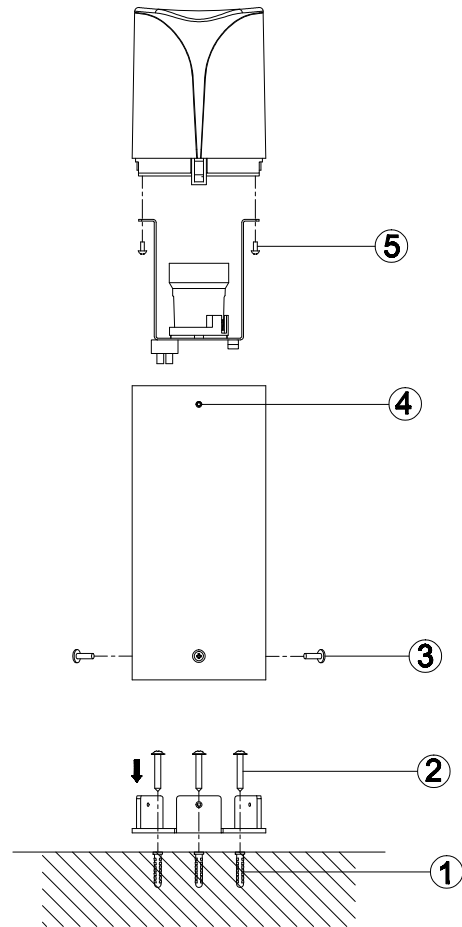

Instruction

O017FL-01B

1 x E27 (23W)

Recommended to use with LED bulbs

Model: O017FL-01B
Collection: Outdoor
Series: Piccadilly

Floor Lamps