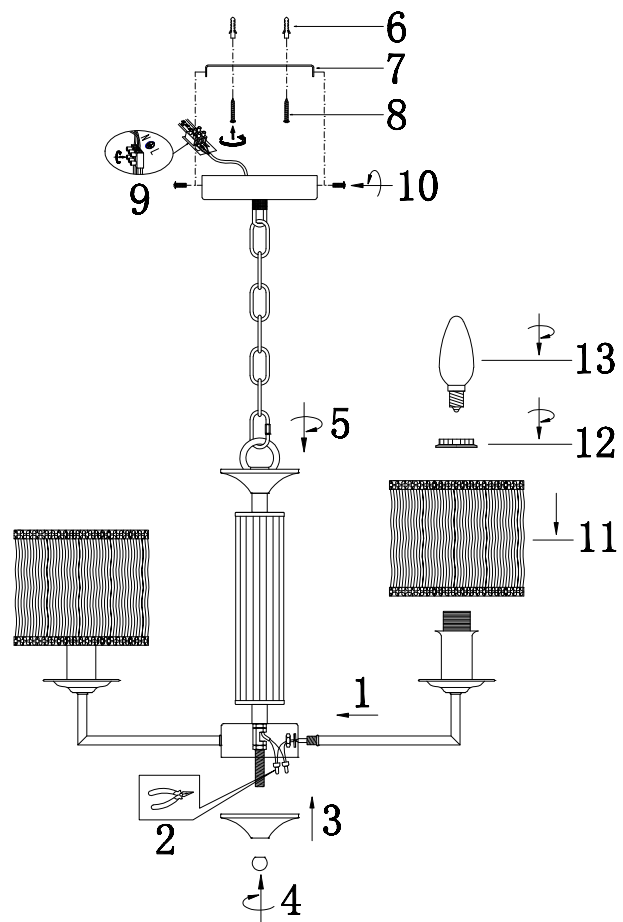

FREYA
TRADITION OF QUALITY

Instruction

FR2006PL-03BZ

3 x E14 (40W)

Model: FR2006PL-03BZ

Series: Felina

Ceiling Lamps