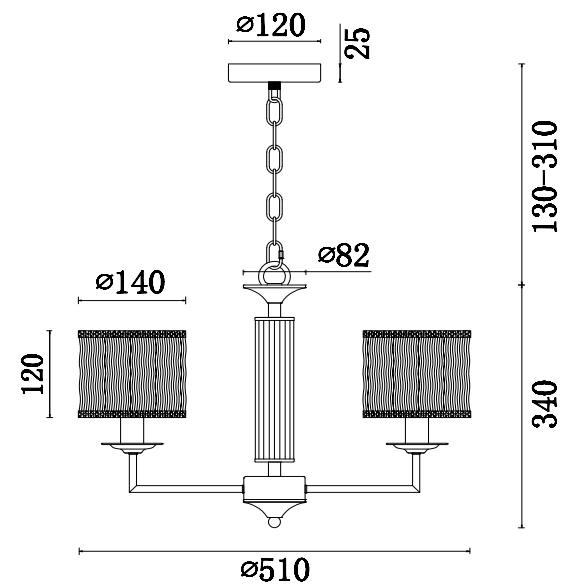

FREYA
TRADITION OF QUALITY

Instruction

FR2006PL-03BZ

3 x E14 (40W)

Model: FR2006PL-03BZ

Series: Felina

Ceiling Lamps