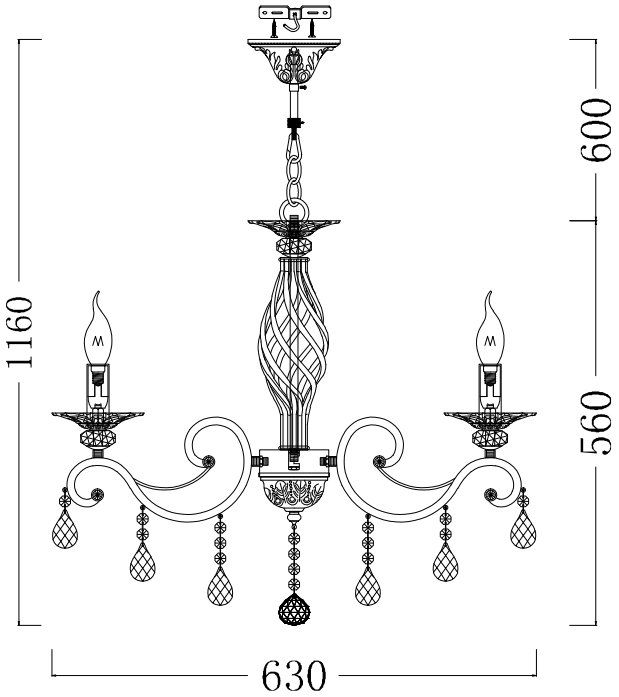

Instruction

Collection: Royal Classic
Series: Grace
Model: RC247-PL-06-R
Pendant lamp

- A = 6
- B = 6
- C = 6
- D = 1

 – Pendant lamp

6 x E14 (60w)

MAYTONI
DECORATIVE LIGHTING

www.maytoni.de