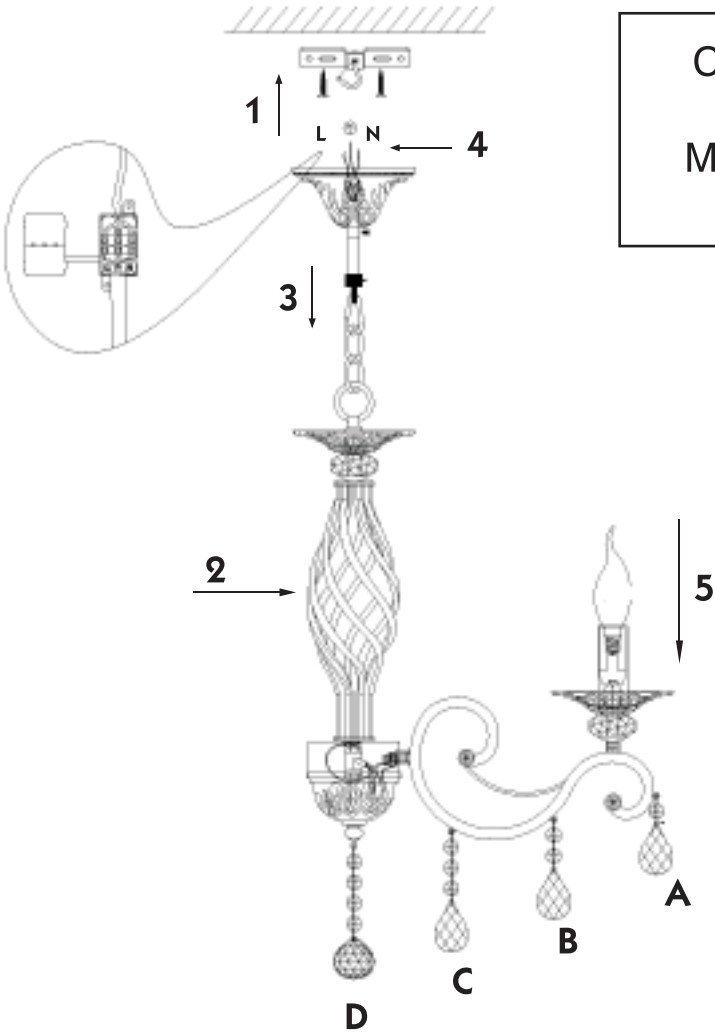

Instruction

Collection: Royal Classic
Series: Grace
Model: RC247-PL-06-R
Pendant lamp

- A = 6
- B = 6
- C = 6
- D = 1

 – Pendant lamp

6 x E14 (60w)

MAYTONI
DECORATIVE LIGHTING

www.maytoni.de