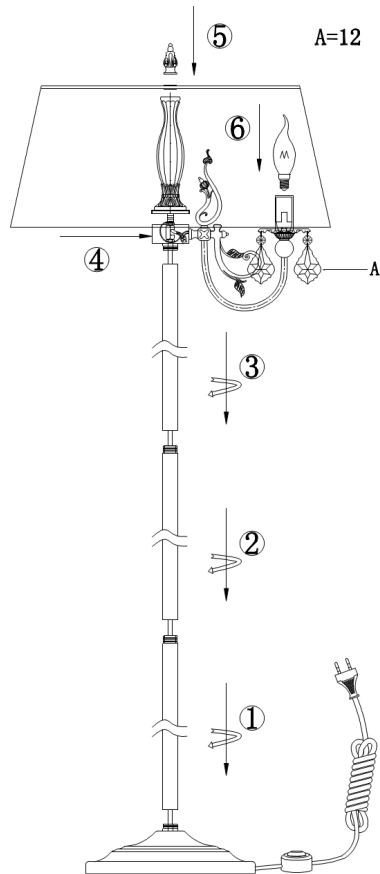

Instruction

Collection: ROYAL CLASSIC

Series: LATONA

Model: RC301-FL-03-R

Mobile

- Mobile

3 x E14 (40W)

MAYTONI
DECORATIVE LIGHTING