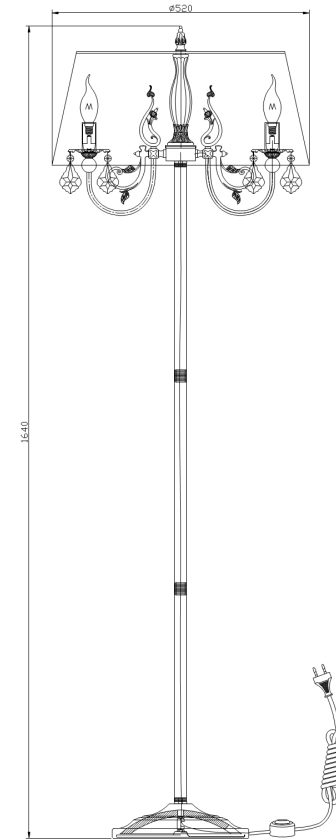

Instruction

Collection: ROYAL CLASSIC

Series: LATONA

Model: RC301-FL-03-R

Mobile

- Mobile

3 x E14 (40W)

MAYTONI
DECORATIVE LIGHTING