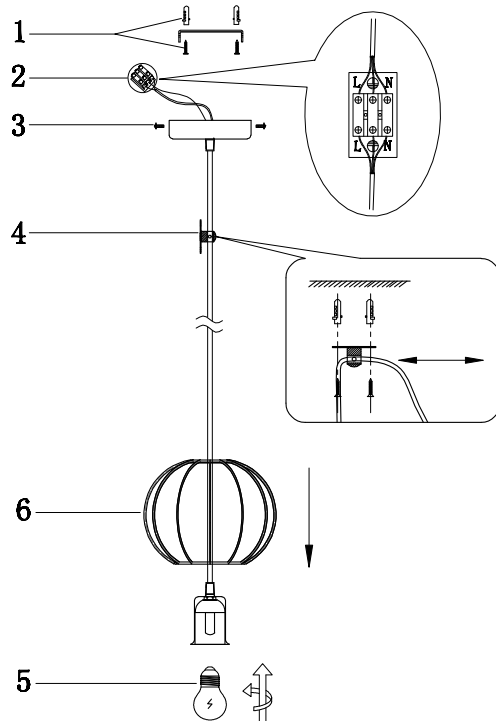

Instruction

T443-PL-01-B

1 x E27 (60W)

Model: T443-PL-01-B
Collection: Loft
Series: Monza

Pendant Lamps