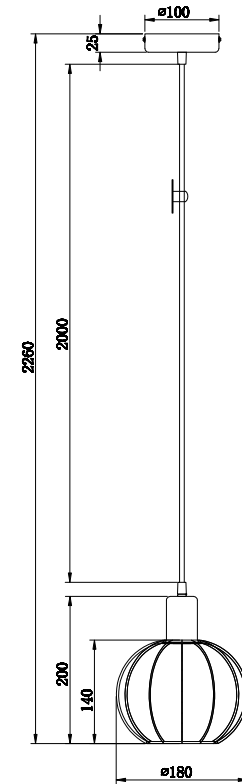

Instruction

T443-PL-01-B

1 x E27 (60W)

Model: T443-PL-01-B
Collection: Loft
Series: Monza

Pendant Lamps