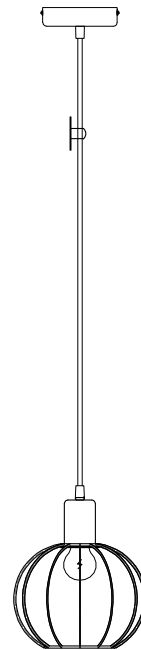

Instruction

T443-PL-01-B

1 x E27 (60W)

Model: T443-PL-01-B
Collection: Loft
Series: Monza

Pendant Lamps