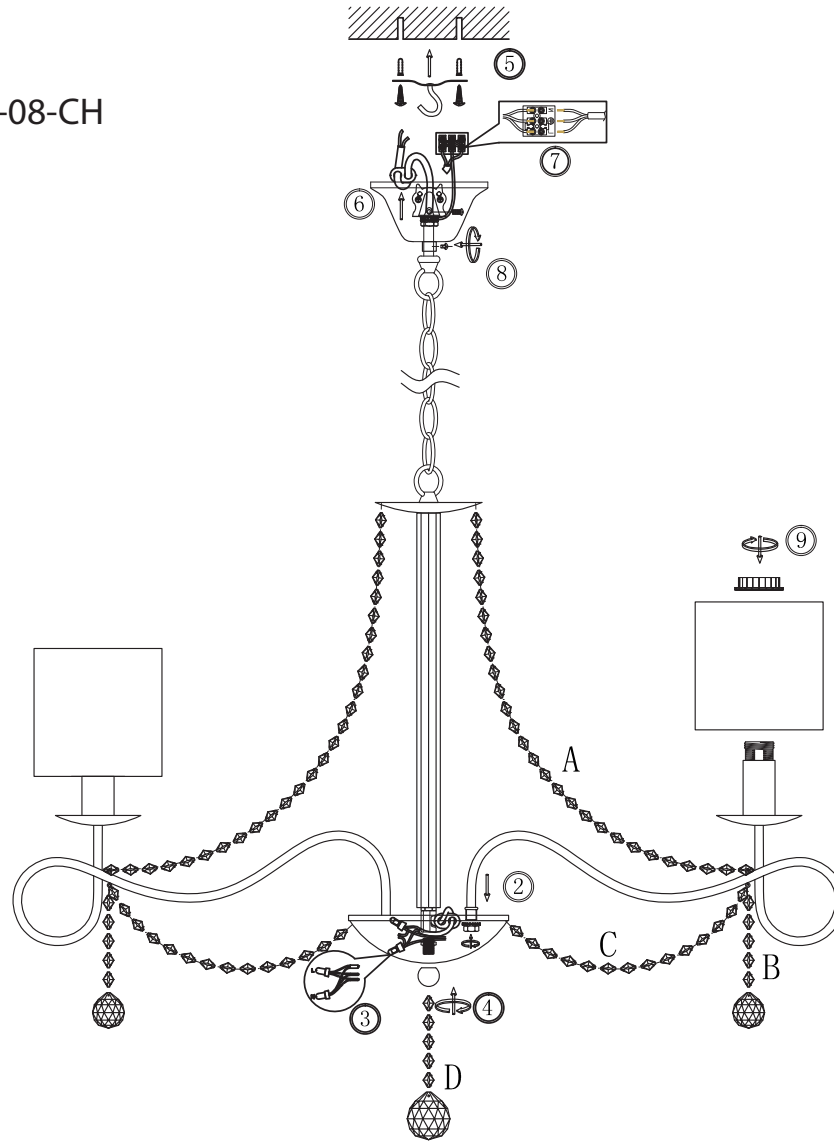

FREYA
TRADITION OF QUALITY

INSTRUCTION

MODEL: FR2907-PL-08-CH

8 X E14 (40W)

FREYA-LIGHT.COM