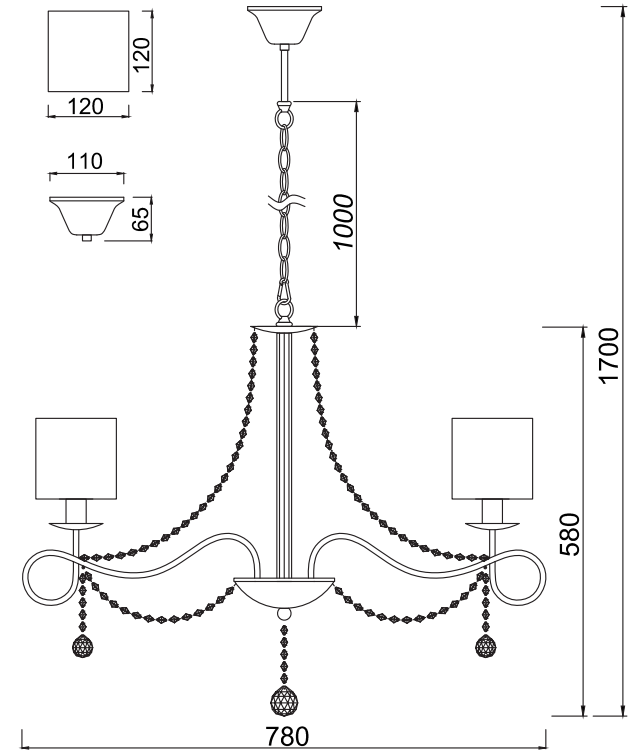

FREYA
TRADITION OF QUALITY

INSTRUCTION

MODEL: FR2907-PL-08-CH

8 X E14 (40W)

FREYA-LIGHT.COM