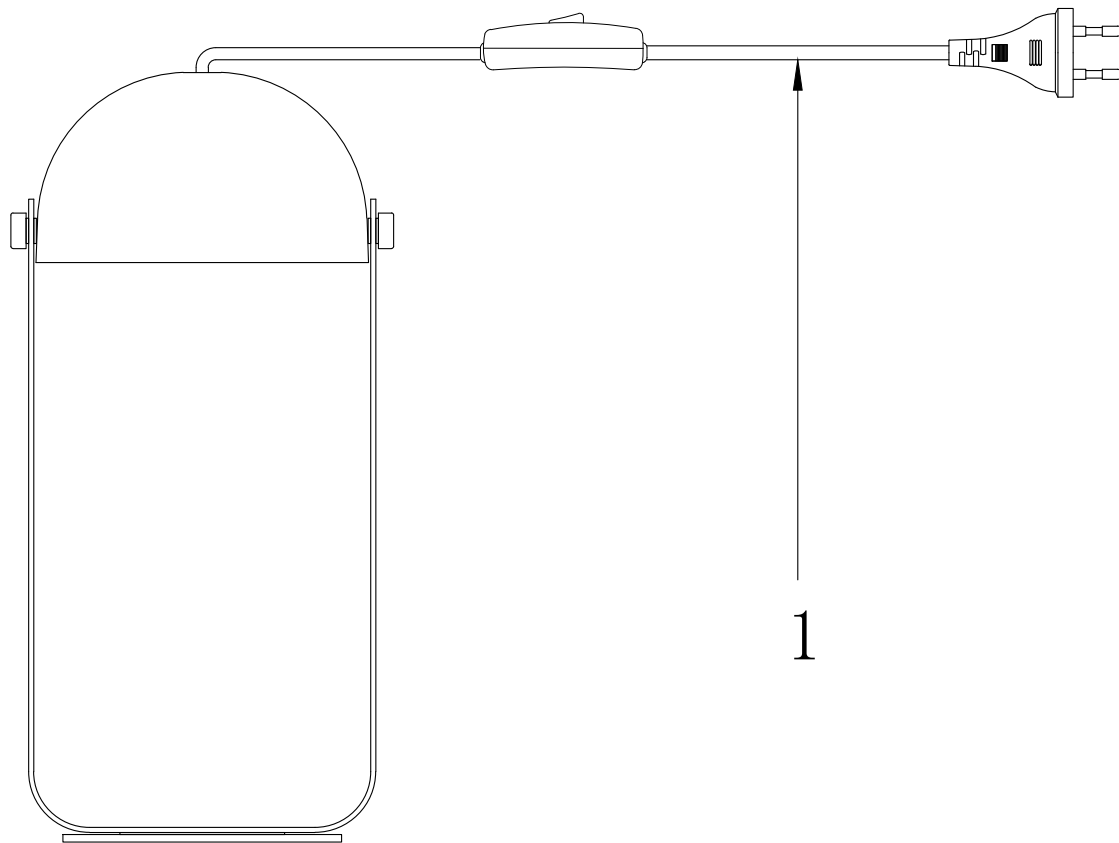

Instruction

MOD047TL-L5W3K

MAX 6W
210 Lumen

Model: MOD047TL-L5W3K
Collection: Technical
Series: Hygge

Table Lamps