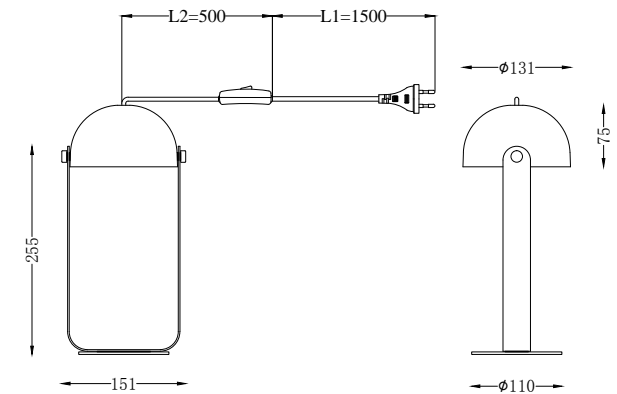

Instruction

MOD047TL-L5W3K

MAX 6W
210 Lumen

Model: MOD047TL-L5W3K
Collection: Technical
Series: Hygge

Table Lamps